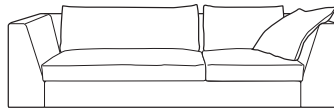

H 750 - mm
W 1800 - mm
D 1000 - mm
SH 420 - mm

small asymmetrical settee left complete
item

DIMENSIONS

H 750 - mm
W 1800 - mm
D 1000 - mm
SH 420 - mm

small settee complete item

DIMENSIONS

H 750 - mm
W 1225 - mm
D 1000 - mm
SH 420 - mm

large 1-armed settee right with armrest
b complete item

DIMENSIONS

H 750 - mm
W 2205 - mm
D 1000 - mm
SH 420 - mm

large 1-armed settee left with armrest a
complete item

DIMENSIONS

H 750 - mm
W 2160 - mm
D 1000 - mm
SH 420 - mm

large 1-armed settee left with armrest b
complete item

DIMENSIONS

H 750 - mm
W 2205 - mm
D 1000 - mm
SH 420 - mm

large settee with armrest a complete
item

DIMENSIONS

H 750 - mm
W 2435 - mm
D 1000 - mm
SH 420 - mm

head-rest each

DIMENSIONS
H 250 - mm
W 530 - mm
D 120 - mm

head-rest set of 2

DIMENSIONS
H 250 - mm
W 530 - mm
D 120 - mm

footstool

DIMENSIONS
W 1000 - mm
D 1000 - mm
SH 420 - mm

back cushion for corner composition