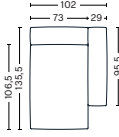

DIMENSIONS

W102 x D103,5 x H67 cm
 Seat H37 cm
 Armrest W29 x H67 cm
 Foam option

S1063 | NARROW | MIDDLE

DIMENSIONS

W74,5 x D103,5 x H67 cm
 Seat H37 cm
 Foam option

S1962 | WIDE | LEFT END

DIMENSIONS

W119 x D103,5 x H67 cm
 Seat H37 cm
 Armrest W29 x H67 cm
 Foam option

DIMENSIONS

W98 x D98 x H67 cm
 Seat H37 cm
 Armrest W29 x H67 cm
 Foam option

S1861 | CORNER | RIGHT END

DIMENSIONS

W98 x D98 x H67 cm
 Seat H37 cm
 Armrest W29 x H67 cm
 Foam option

Foam option

FABRIC GROUPS

S8162 | CHAISE LONGUE SHORT | NARROW | LEFT END*

DIMENSIONS

W102 x D135,5 x H67 cm
 Seat H37 cm
 Armrest W29 x H67 cm
 Foam option

S8161 | CHAISE LONGUE SHORT | NARROW | RIGHT END*

DIMENSIONS

W102 x D135,5 x H67 cm
 Seat H37 cm
 Armrest W29 x H67 cm
 Foam option

S8262 | CHAISE LONGUE SHORT | LEFT END*

DIMENSIONS

W119 x D135,5 x H67 cm
 Seat H37 cm
 Backrest W24 cm
 Foam option

S8261 | CHAISE LONGUE SHORT | RIGHT END*

DIMENSIONS

W119 x D135,5 x H67 cm
 Seat H37 cm
 Backrest W24 cm
 Foam option