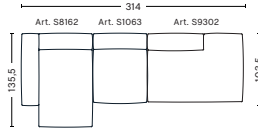

W256,5 x D103,5 x H67 cm
Seat H37 cm

2,5 SEATER COMBINATION 2 | RIGHT ARMREST

DIMENSIONS

W256,5 x D103,5 x H67 cm
Seat H37 cm

2,5 SEATER COMBINATION 3 | LEFT ARMREST

DIMENSIONS

W256,5 x D135,5 x H67 cm
Seat H37 cm

2,5 SEATER COMBINATION 3 | RIGHT ARMREST

DIMENSIONS

W256,5 x D135,5 x H67 cm
Seat H37 cm

FABRIC GROUPS

1 | Linara, Random Fade, Mode, Metaphor, Lint, Swarm, Atlas 2 | Steelcut, Steelcut Trio, Melange Nap, Lola, Olavi by HAY, Flamiber, Fairway, Linen Grid 3 | Beck, Divina, Divina Melange, Divina MD, Ruskin, Roden, DOT 1682, Re-wool 4 | Hallingdal, Lila, Raas, Bolgheri 5 | Sierra, Balder 6 | Sense, Vidar, Nevada, California, Coda

3 SEATER COMBINATION 1

DIMENSIONS

W278,5 x D103,5 x H67 cm
Seat H37 cm

3 SEATER COMBINATION 3 | LEFT ARMREST

DIMENSIONS

W314 x D135,5 x H67 cm
Seat H37 cm

3 SEATER COMBINATION 3 | RIGHT ARMREST

DIMENSIONS