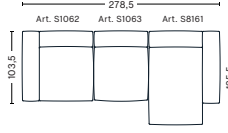

DIMENSIONS

W102 x D103,5 x H67 cm
 Seat H37 cm
 Armrest W29 x H67 cm
 Foam option

S1063 | NARROW | MIDDLE

DIMENSIONS

W74,5 x D103,5 x H67 cm
 Seat H37 cm
 Foam option

S1962 | WIDE | LEFT END

DIMENSIONS

W119 x D103,5 x H67 cm
 Seat H37 cm
 Armrest W29 x H67 cm
 Foam option

W314 x D135,5 x H67 cm
Seat H37 cm

3 SEATER COMBINATION 4 | LEFT ARMREST

DIMENSIONS

W321 x D127,5 x H67 cm
Seat H40 cm

3 SEATER COMBINATION 4 | RIGHT ARMREST

DIMENSIONS

W331 x D135,5 x H67 cm
Seat H37 cm

3 SEATER COMBINATION 5 | LEFT ARMREST

DIMENSIONS

W348 x D135,5 x H67 cm
Seat H37 cm

3 SEATER COMBINATION 5 | RIGHT ARMREST

DIMENSIONS

W348 x D135,5 x H67 cm
Seat H37 cm

FABRIC GROUPS

1 | Linara, Random Fade, Mode, Metaphor, Lint, Swarm, Atlas 2 | Steelcut, Steelcut Trio, Melange Nap, Lola, Olavi by HAY, Flamiber, Fairway, Linen Grid 3 | Beck, Divina, Divina Melange, Divina MD, Ruskin, Roden, DOT 1682, Re-wool 4 | Hallingdal, Lila, Raas, Bolgheri 5 | Sierra, Balder 6 | Sense, Vidar, Nevada, California, Coda

3 SEATER COMBINATION 9 | LEFT ARMREST

DIMENSIONS

W278,5 x D135,5 x H67 cm
Seat H37 cm

3 SEATER COMBINATION 9 | RIGHT ARMREST

DIMENSIONS

W278,5 x D135,5 x H67 cm
Seat H37 cm

3 SEATER COMBINATION 10 | LEFT ARMREST