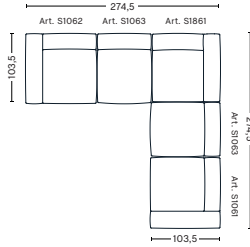

DIMENSIONS

W98 x D98 x H67 cm
 Seat H37 cm
 Armrest W29 x H67 cm
 Foam option

S1861 | CORNER | RIGHT END

DIMENSIONS

W98 x D98 x H67 cm
 Seat H37 cm
 Armrest W29 x H67 cm
 Foam option

Foam option

FABRIC GROUPS

DIMENSIONS

W312,5 x D135,5 x H67 cm
Seat H37 cm

3 SEATER COMBINATION 10 | RIGHT ARMREST

DIMENSIONS

W312,5 x D135,5 x H67 cm
Seat H37 cm

3 SEATER COMBINATION 11 | LEFT ARMREST

DIMENSIONS

W312,5 x D135,5 x H67 cm
Seat H37 cm

3 SEATER COMBINATION 11 | RIGHT ARMREST

DIMENSIONS

W329,5 x D135,5 x H67 cm
Seat H37 cm

FABRIC GROUPS

1 | Linara, Random Fade, Mode, Metaphor, Lint, Swarm, Atlas 2 | Steelcut, Steelcut Trio, Melange Nap, Lola, Olavi by HAY, Flamiber, Fairway, Linen Grid 3 | Beck, Divina, Divina Melange, Divina MD, Ruskin, Roden, DOT 1682, Re-wool 4 | Hallingdal, Lila, Raas, Bolgheri 5 | Sierra, Balder 6 | Sense, Vidar, Nevada, California, Coda

CORNER COMBINATION 1 | LEFT

DIMENSIONS

W274,5 x D274,5 x H67 cm
Seat H37 cm

CORNER COMBINATION 1 | RIGHT

DIMENSIONS

W274,5 x D274,5 x H67 cm
Seat H37 cm

CORNER COMBINATION 2 | LEFT

DIMENSIONS