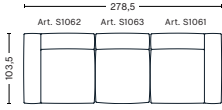

DIMENSIONS

W102 x D103,5 x H67 cm
 Seat H37 cm
 Armrest W29 x H67 cm
 Foam option

S1063 | NARROW | MIDDLE

DIMENSIONS

W74,5 x D103,5 x H67 cm
 Seat H37 cm
 Foam option

S1962 | WIDE | LEFT END

DIMENSIONS

W119 x D103,5 x H67 cm
 Seat H37 cm
 Armrest W29 x H67 cm
 Foam option

W256,5 x D103,5 x H67 cm
Seat H37 cm

2,5 SEATER COMBINATION 2 | RIGHT ARMREST

DIMENSIONS

W256,5 x D103,5 x H67 cm
Seat H37 cm

2,5 SEATER COMBINATION 3 | LEFT ARMREST

DIMENSIONS

W256,5 x D135,5 x H67 cm
Seat H37 cm

2,5 SEATER COMBINATION 3 | RIGHT ARMREST

DIMENSIONS

W256,5 x D135,5 x H67 cm
Seat H37 cm

FABRIC GROUPS

1 | Linara, Random Fade, Mode, Metaphor, Lint, Swarm, Atlas 2 | Steelcut, Steelcut Trio, Melange Nap, Lola, Olavi by HAY, Flamiber, Fairway, Linen Grid 3 | Beck, Divina, Divina Melange, Divina MD, Ruskin, Roden, DOT 1682, Re-wool 4 | Hallingdal, Lila, Raas, Bolgheri 5 | Sierra, Balder 6 | Sense, Vidar, Nevada, California, Coda

3 SEATER COMBINATION 1

DIMENSIONS

W278,5 x D103,5 x H67 cm
Seat H37 cm

3 SEATER COMBINATION 3 | LEFT ARMREST

DIMENSIONS

W314 x D135,5 x H67 cm
Seat H37 cm

3 SEATER COMBINATION 3 | RIGHT ARMREST

DIMENSIONS