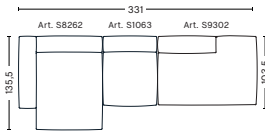

2,5 SEATER COMBINATION 3 | RIGHT ARMREST

DIMENSIONS

W256,5 x D135,5 x H67 cm
Seat H37 cm

FABRIC GROUPS

1 | Linara, Random Fade, Mode, Metaphor, Lint, Swarm, Atlas 2 | Steelcut, Steelcut Trio, Melange Nap, Lola, Olavi by HAY, Flamiber, Fairway, Linen Grid 3 | Beck, Divina, Divina Melange, Divina MD, Ruskin, Roden, DOT 1682, Re-wool 4 | Hallingdal, Lila, Raas, Bolgheri 5 | Sierra, Balder 6 | Sense, Vidar, Nevada, California, Coda

3 SEATER COMBINATION 1

DIMENSIONS

W278,5 x D103,5 x H67 cm
Seat H37 cm

3 SEATER COMBINATION 3 | LEFT ARMREST

DIMENSIONS

W314 x D135,5 x H67 cm
Seat H37 cm

3 SEATER COMBINATION 3 | RIGHT ARMREST

DIMENSIONS

W314 x D135,5 x H67 cm
Seat H37 cm

3 SEATER COMBINATION 4 | LEFT ARMREST

DIMENSIONS

W321 x D127,5 x H67 cm
Seat H40 cm

3 SEATER COMBINATION 4 | RIGHT ARMREST

DIMENSIONS

W331 x D135,5 x H67 cm
Seat H37 cm

3 SEATER COMBINATION 5 | LEFT ARMREST