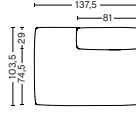

DIMENSIONS

W102 x D103,5 x H67 cm
 Seat H37 cm
 Armrest W29 x H67 cm
 Foam option

S1063 | NARROW | MIDDLE

DIMENSIONS

W74,5 x D103,5 x H67 cm
 Seat H37 cm
 Foam option

S1962 | WIDE | LEFT END

DIMENSIONS

W119 x D103,5 x H67 cm
 Seat H37 cm
 Armrest W29 x H67 cm
 Foam option

S7262 | CHAISE LONGUE LONG | WIDE | LEFT END*

DIMENSIONS

W122 x D153 x H67 cm
 Seat H37 cm
 Armrest W29 x H67 cm
 Foam option

S7261 | CHAISE LONGUE LONG | WIDE | RIGHT END*

DIMENSIONS

W122 x D153 x H67 cm
 Seat H37 cm
 Armrest W29 x H67 cm
 Foam option

S9302 | LOUNGE | LEFT BACKREST*

DIMENSIONS

W137,5 x D103,5 x H67 cm
Seat H37 cm

Foam option

S9301 | LOUNGE | RIGHT BACKREST*

DIMENSIONS

W137,5 x D103,5 x H67 cm
Seat H37 cm

Foam option

MAGS OTTOMAN

01 | OTTOMAN | EXTRA SMALL

DIMENSIONS

W87 x D87 x H37 cm
Seat H37 cm

02 | OTTOMAN | SMALL

DIMENSIONS

W87 x D104 x H37 cm
Seat H37 cm

MAGS CUSHIONS