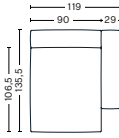

DIMENSIONS

W98 x D98 x H67 cm
 Seat H37 cm
 Armrest W29 x H67 cm
 Foam option

S1861 | CORNER | RIGHT END

DIMENSIONS

W98 x D98 x H67 cm
 Seat H37 cm
 Armrest W29 x H67 cm
 Foam option

Foam option

FABRIC GROUPS

S8162 | CHAISE LONGUE SHORT | NARROW | LEFT END*

DIMENSIONS

W102 x D135,5 x H67 cm
 Seat H37 cm
 Armrest W29 x H67 cm
 Foam option

S8161 | CHAISE LONGUE SHORT | NARROW | RIGHT END*

DIMENSIONS

W102 x D135,5 x H67 cm
 Seat H37 cm
 Armrest W29 x H67 cm
 Foam option

S8262 | CHAISE LONGUE SHORT | LEFT END*

DIMENSIONS

W119 x D135,5 x H67 cm
 Seat H37 cm
 Backrest W24 cm
 Foam option

S8261 | CHAISE LONGUE SHORT | RIGHT END*

DIMENSIONS

W119 x D135,5 x H67 cm
 Seat H37 cm
 Backrest W24 cm
 Foam option

S7262 | CHAISE LONGUE LONG | WIDE | LEFT END*

DIMENSIONS

W122 x D153 x H67 cm
 Seat H37 cm
 Armrest W29 x H67 cm
 Foam option

S7261 | CHAISE LONGUE LONG | WIDE | RIGHT END*

DIMENSIONS

W122 x D153 x H67 cm
 Seat H37 cm
 Armrest W29 x H67 cm
 Foam option