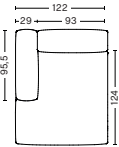

DIMENSIONS

W98 x D98 x H67 cm
 Seat H37 cm
 Armrest W29 x H67 cm
 Foam option

S1861 | CORNER | RIGHT END

DIMENSIONS

W98 x D98 x H67 cm
 Seat H37 cm
 Armrest W29 x H67 cm
 Foam option

Foam option

FABRIC GROUPS

S8162 | CHAISE LONGUE SHORT | NARROW | LEFT END*

DIMENSIONS

W102 x D135,5 x H67 cm
 Seat H37 cm
 Armrest W29 x H67 cm
 Foam option

S8161 | CHAISE LONGUE SHORT | NARROW | RIGHT END*

DIMENSIONS

W102 x D135,5 x H67 cm
 Seat H37 cm
 Armrest W29 x H67 cm
 Foam option

S8262 | CHAISE LONGUE SHORT | LEFT END*

DIMENSIONS

W119 x D135,5 x H67 cm
 Seat H37 cm
 Backrest W24 cm
 Foam option

S8261 | CHAISE LONGUE SHORT | RIGHT END*

DIMENSIONS

W119 x D135,5 x H67 cm
 Seat H37 cm
 Backrest W24 cm
 Foam option

S7262 | CHAISE LONGUE LONG | WIDE | LEFT END*

DIMENSIONS

W122 x D153 x H67 cm
 Seat H37 cm
 Armrest W29 x H67 cm
 Foam option

S7261 | CHAISE LONGUE LONG | WIDE | RIGHT END*

DIMENSIONS

W122 x D153 x H67 cm
 Seat H37 cm
 Armrest W29 x H67 cm
 Foam option