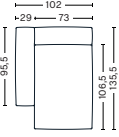

DIMENSIONS

W102 x D103,5 x H67 cm
 Seat H37 cm
 Armrest W29 x H67 cm
 Foam option

S1063 | NARROW | MIDDLE

DIMENSIONS

W74,5 x D103,5 x H67 cm
 Seat H37 cm
 Foam option

S1962 | WIDE | LEFT END

DIMENSIONS

W119 x D103,5 x H67 cm
 Seat H37 cm
 Armrest W29 x H67 cm
 Foam option

S1961 | WIDE | RIGHT END

DIMENSIONS

W119 x D103,5 x H67 cm
 Seat H37 cm
 Armrest W29 x H67 cm
 Foam option

S1963 | WIDE | MIDDLE

DIMENSIONS

W91,5 x D103,5 x H67 cm
 Seat H37 cm
 Foam option

S1862 | CORNER | LEFT END

DIMENSIONS

W98 x D98 x H67 cm
 Seat H37 cm
 Armrest W29 x H67 cm
 Foam option

S1861 | CORNER | RIGHT END

DIMENSIONS

W98 x D98 x H67 cm
 Seat H37 cm
 Armrest W29 x H67 cm
 Foam option

Foam option

FABRIC GROUPS

S8162 | CHAISE LONGUE SHORT | NARROW | LEFT END*

DIMENSIONS

W102 x D135,5 x H67 cm
 Seat H37 cm
 Armrest W29 x H67 cm
 Foam option

S8161 | CHAISE LONGUE SHORT | NARROW | RIGHT END*

DIMENSIONS

W102 x D135,5 x H67 cm
 Seat H37 cm
 Armrest W29 x H67 cm
 Foam option