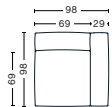

DIMENSIONS

W102 x D103,5 x H67 cm
 Seat H37 cm
 Armrest W29 x H67 cm
 Foam option

S1063 | NARROW | MIDDLE

DIMENSIONS

W74,5 x D103,5 x H67 cm
 Seat H37 cm
 Foam option

S1962 | WIDE | LEFT END

DIMENSIONS

W119 x D103,5 x H67 cm
 Seat H37 cm
 Armrest W29 x H67 cm
 Foam option

S1961 | WIDE | RIGHT END

DIMENSIONS

W119 x D103,5 x H67 cm
 Seat H37 cm
 Armrest W29 x H67 cm
 Foam option

S1963 | WIDE | MIDDLE

DIMENSIONS

W91,5 x D103,5 x H67 cm
 Seat H37 cm
 Foam option

S1862 | CORNER | LEFT END

DIMENSIONS

W98 x D98 x H67 cm
 Seat H37 cm
 Armrest W29 x H67 cm
 Foam option

S1861 | CORNER | RIGHT END

DIMENSIONS

W98 x D98 x H67 cm
 Seat H37 cm
 Armrest W29 x H67 cm
 Foam option

Foam option

FABRIC GROUPS

W256,5 x D103,5 x H67 cm
Seat H37 cm

2,5 SEATER COMBINATION 2 | RIGHT ARMREST

DIMENSIONS

W256,5 x D103,5 x H67 cm
Seat H37 cm

2,5 SEATER COMBINATION 3 | LEFT ARMREST

DIMENSIONS

W256,5 x D135,5 x H67 cm
Seat H37 cm