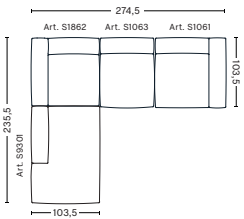

DIMENSIONS

W98 x D98 x H67 cm
 Seat H37 cm
 Armrest W29 x H67 cm
 Foam option

S1861 | CORNER | RIGHT END

DIMENSIONS

W98 x D98 x H67 cm
 Seat H37 cm
 Armrest W29 x H67 cm
 Foam option

Foam option

FABRIC GROUPS

CORNER COMBINATION 1 | LEFT

DIMENSIONS

W274,5 x D274,5 x H67 cm
Seat H37 cm

CORNER COMBINATION 1 | RIGHT

DIMENSIONS

W274,5 x D274,5 x H67 cm
Seat H37 cm

CORNER COMBINATION 2 | LEFT

DIMENSIONS

W274,5 x D235,5 x H67 cm
Seat H37 cm

CORNER COMBINATION 2 | RIGHT

DIMENSIONS

W274,5 x D235,5 x H67 cm
Seat H37 cm

FABRIC GROUPS

1 | Linara, Random Fade, Mode, Metaphor, Lint, Swarm, Atlas 2 | Steelcut, Steelcut Trio, Melange Nap, Lola, Olavi by HAY, Flamiber, Fairway, Linen Grid 3 | Beck, Divina, Divina Melange, Divina MD, Ruskin, Roden, DOT 1682, Re-wool 4 | Hallingdal, Lila, Raas, Bolgheri 5 | Sierra, Balder 6 | Sense, Vidar, Nevada, California, Coda