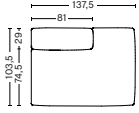

S9302 | LOUNGE | LEFT BACKREST*

DIMENSIONS

W137,5 x D103,5 x H67 cm
Seat H37 cm

Foam option