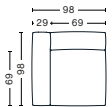

DIMENSIONS

W102 x D103,5 x H67 cm
 Seat H37 cm
 Armrest W29 x H67 cm
 Foam option

S1063 | NARROW | MIDDLE

DIMENSIONS

W74,5 x D103,5 x H67 cm
 Seat H37 cm
 Foam option

S1962 | WIDE | LEFT END

DIMENSIONS

W119 x D103,5 x H67 cm
 Seat H37 cm
 Armrest W29 x H67 cm
 Foam option

S1961 | WIDE | RIGHT END

DIMENSIONS

W119 x D103,5 x H67 cm
 Seat H37 cm
 Armrest W29 x H67 cm
 Foam option

S1963 | WIDE | MIDDLE

DIMENSIONS

W91,5 x D103,5 x H67 cm
 Seat H37 cm
 Foam option

S1862 | CORNER | LEFT END

DIMENSIONS

W98 x D98 x H67 cm
 Seat H37 cm
 Armrest W29 x H67 cm
 Foam option

S1861 | CORNER | RIGHT END

DIMENSIONS

W98 x D98 x H67 cm
 Seat H37 cm
 Armrest W29 x H67 cm
 Foam option

Foam option

FABRIC GROUPS

W256,5 x D103,5 x H67 cm
Seat H37 cm

2,5 SEATER COMBINATION 2 | RIGHT ARMREST

DIMENSIONS

W256,5 x D103,5 x H67 cm
Seat H37 cm

2,5 SEATER COMBINATION 3 | LEFT ARMREST

DIMENSIONS

W256,5 x D135,5 x H67 cm
Seat H37 cm