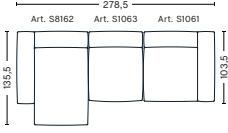

W314 x D135,5 x H67 cm
Seat H37 cm

3 SEATER COMBINATION 4 | LEFT ARMREST

DIMENSIONS

W321 x D127,5 x H67 cm
Seat H40 cm

3 SEATER COMBINATION 4 | RIGHT ARMREST

DIMENSIONS

W331 x D135,5 x H67 cm
Seat H37 cm

3 SEATER COMBINATION 5 | LEFT ARMREST

DIMENSIONS

W348 x D135,5 x H67 cm
Seat H37 cm

3 SEATER COMBINATION 5 | RIGHT ARMREST

DIMENSIONS

W348 x D135,5 x H67 cm
Seat H37 cm

FABRIC GROUPS

1 | Linara, Random Fade, Mode, Metaphor, Lint, Swarm, Atlas 2 | Steelcut, Steelcut Trio, Melange Nap, Lola, Olavi by HAY, Flamiber, Fairway, Linen Grid 3 | Beck, Divina, Divina Melange, Divina MD, Ruskin, Roden, DOT 1682, Re-wool 4 | Hallingdal, Lila, Raas, Bolgheri 5 | Sierra, Balder 6 | Sense, Vidar, Nevada, California, Coda

3 SEATER COMBINATION 9 | LEFT ARMREST

DIMENSIONS

W278,5 x D135,5 x H67 cm
Seat H37 cm

3 SEATER COMBINATION 9 | RIGHT ARMREST

DIMENSIONS

W278,5 x D135,5 x H67 cm
Seat H37 cm

3 SEATER COMBINATION 10 | LEFT ARMREST