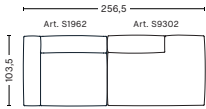

DIMENSIONS

W102 x D103,5 x H67 cm
 Seat H37 cm
 Armrest W29 x H67 cm
 Foam option

S1063 | NARROW | MIDDLE

DIMENSIONS

W74,5 x D103,5 x H67 cm
 Seat H37 cm
 Foam option

S1962 | WIDE | LEFT END

DIMENSIONS

W119 x D103,5 x H67 cm
 Seat H37 cm
 Armrest W29 x H67 cm
 Foam option

9 | MAGS CUSHION

DIMENSIONS

W55 x D48 x H48 cm

10 | MAGS CUSHION

DIMENSIONS

W60 x D33 x H33 cm

*Please contact our sales department if connecting two chaise longue modules

FABRIC GROUPS

2 SEATER COMBINATION 1

DIMENSIONS

W204 x D103,5 x H67 cm
Seat H37 cm

2,5 SEATER COMBINATION 1

DIMENSIONS

W238 x D103,5 x H67 cm
Seat H37 cm

2,5 SEATER COMBINATION 2 | LEFT ARMREST

DIMENSIONS

W256,5 x D103,5 x H67 cm
Seat H37 cm

2,5 SEATER COMBINATION 2 | RIGHT ARMREST

DIMENSIONS

W256,5 x D103,5 x H67 cm
Seat H37 cm

2,5 SEATER COMBINATION 3 | LEFT ARMREST

DIMENSIONS

W256,5 x D135,5 x H67 cm
Seat H37 cm