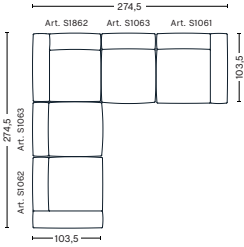

DIMENSIONS

W98 x D98 x H67 cm
 Seat H37 cm
 Armrest W29 x H67 cm
 Foam option

S1861 | CORNER | RIGHT END

DIMENSIONS

W98 x D98 x H67 cm
 Seat H37 cm
 Armrest W29 x H67 cm
 Foam option

Foam option

FABRIC GROUPS

DIMENSIONS

W312,5 x D135,5 x H67 cm
Seat H37 cm

3 SEATER COMBINATION 10 | RIGHT ARMREST

DIMENSIONS

W312,5 x D135,5 x H67 cm
Seat H37 cm

3 SEATER COMBINATION 11 | LEFT ARMREST

DIMENSIONS

W312,5 x D135,5 x H67 cm
Seat H37 cm

3 SEATER COMBINATION 11 | RIGHT ARMREST

DIMENSIONS

W329,5 x D135,5 x H67 cm
Seat H37 cm

FABRIC GROUPS

1 | Linara, Random Fade, Mode, Metaphor, Lint, Swarm, Atlas 2 | Steelcut, Steelcut Trio, Melange Nap, Lola, Olavi by HAY, Flamiber, Fairway, Linen Grid 3 | Beck, Divina, Divina Melange, Divina MD, Ruskin, Roden, DOT 1682, Re-wool 4 | Hallingdal, Lila, Raas, Bolgheri 5 | Sierra, Balder 6 | Sense, Vidar, Nevada, California, Coda

CORNER COMBINATION 1 | LEFT

DIMENSIONS

W274,5 x D274,5 x H67 cm
Seat H37 cm

CORNER COMBINATION 1 | RIGHT

DIMENSIONS

W274,5 x D274,5 x H67 cm
Seat H37 cm

CORNER COMBINATION 2 | LEFT

DIMENSIONS