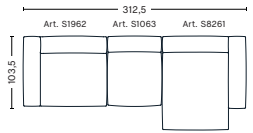

DIMENSIONS

W348 x D135,5 x H67 cm
Seat H37 cm

3 SEATER COMBINATION 5 | RIGHT ARMREST

DIMENSIONS

W348 x D135,5 x H67 cm
Seat H37 cm

FABRIC GROUPS

1 | Linara, Random Fade, Mode, Metaphor, Lint, Swarm, Atlas 2 | Steelcut, Steelcut Trio, Melange Nap, Lola, Olavi by HAY, Flamiber, Fairway, Linen Grid 3 | Beck, Divina, Divina Melange, Divina MD, Ruskin, Roden, DOT 1682, Re-wool 4 | Hallingdal, Lila, Raas, Bolgheri 5 | Sierra, Balder 6 | Sense, Vidar, Nevada, California, Coda

3 SEATER COMBINATION 9 | LEFT ARMREST

DIMENSIONS

W278,5 x D135,5 x H67 cm
Seat H37 cm

3 SEATER COMBINATION 9 | RIGHT ARMREST

DIMENSIONS

W278,5 x D135,5 x H67 cm
Seat H37 cm

3 SEATER COMBINATION 10 | LEFT ARMREST

DIMENSIONS

W312,5 x D135,5 x H67 cm
Seat H37 cm

3 SEATER COMBINATION 10 | RIGHT ARMREST

DIMENSIONS

W312,5 x D135,5 x H67 cm
Seat H37 cm

3 SEATER COMBINATION 11 | LEFT ARMREST

DIMENSIONS

W312,5 x D135,5 x H67 cm
Seat H37 cm