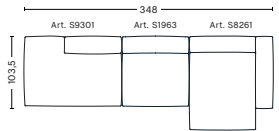

3 SEATER COMBINATION 1

DIMENSIONS

W278,5 x D103,5 x H67 cm
Seat H37 cm

3 SEATER COMBINATION 3 | LEFT ARMREST

DIMENSIONS

W314 x D135,5 x H67 cm
Seat H37 cm

3 SEATER COMBINATION 3 | RIGHT ARMREST

DIMENSIONS

W314 x D135,5 x H67 cm
Seat H37 cm

3 SEATER COMBINATION 4 | LEFT ARMREST

DIMENSIONS

W321 x D127,5 x H67 cm
Seat H40 cm

3 SEATER COMBINATION 4 | RIGHT ARMREST

DIMENSIONS

W331 x D135,5 x H67 cm
Seat H37 cm

3 SEATER COMBINATION 5 | LEFT ARMREST

DIMENSIONS

W348 x D135,5 x H67 cm
Seat H37 cm

3 SEATER COMBINATION 5 | RIGHT ARMREST

DIMENSIONS

W348 x D135,5 x H67 cm
Seat H37 cm

FABRIC GROUPS

1 | Linara, Random Fade, Mode, Metaphor, Lint, Swarm, Atlas 2 | Steelcut, Steelcut Trio, Melange Nap, Lola, Olavi by HAY, Flamiber, Fairway, Linen Grid 3 | Beck, Divina, Divina Melange, Divina MD, Ruskin, Roden, DOT 1682, Re-wool 4 | Hallingdal, Lila, Raas, Bolgheri 5 | Sierra, Balder 6 | Sense, Vidar, Nevada, California, Coda