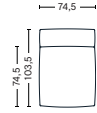

DIMENSIONS

W102 x D103,5 x H67 cm
 Seat H37 cm
 Armrest W29 x H67 cm
 Foam option

S1063 | NARROW | MIDDLE

DIMENSIONS

W74,5 x D103,5 x H67 cm
 Seat H37 cm
 Foam option

S1962 | WIDE | LEFT END

DIMENSIONS

W119 x D103,5 x H67 cm
 Seat H37 cm
 Armrest W29 x H67 cm
 Foam option

S1961 | WIDE | RIGHT END

DIMENSIONS

W119 x D103,5 x H67 cm
 Seat H37 cm
 Armrest W29 x H67 cm
 Foam option

S1963 | WIDE | MIDDLE

DIMENSIONS

W91,5 x D103,5 x H67 cm
 Seat H37 cm
 Foam option

S1862 | CORNER | LEFT END

DIMENSIONS

W98 x D98 x H67 cm
 Seat H37 cm
 Armrest W29 x H67 cm
 Foam option

S1861 | CORNER | RIGHT END

DIMENSIONS

W98 x D98 x H67 cm
 Seat H37 cm
 Armrest W29 x H67 cm
 Foam option

Foam option

FABRIC GROUPS

CORNER COMBINATION 1 | LEFT

DIMENSIONS

W274,5 x D274,5 x H67 cm
Seat H37 cm

CORNER COMBINATION 1 | RIGHT

DIMENSIONS

W274,5 x D274,5 x H67 cm
Seat H37 cm

CORNER COMBINATION 2 | LEFT

DIMENSIONS