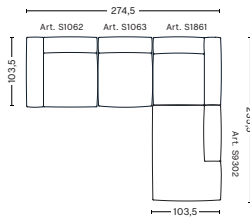

DIMENSIONS

W98 x D98 x H67 cm
 Seat H37 cm
 Armrest W29 x H67 cm
 Foam option

S1861 | CORNER | RIGHT END

DIMENSIONS

W98 x D98 x H67 cm
 Seat H37 cm
 Armrest W29 x H67 cm
 Foam option

Foam option

FABRIC GROUPS

3 SEATER COMBINATION 11 | RIGHT ARMREST

DIMENSIONS

W329,5 x D135,5 x H67 cm
Seat H37 cm

FABRIC GROUPS

1 | Linara, Random Fade, Mode, Metaphor, Lint, Swarm, Atlas 2 | Steelcut, Steelcut Trio, Melange Nap, Lola, Olavi by HAY, Flamiber, Fairway, Linen Grid 3 | Beck, Divina, Divina Melange, Divina MD, Ruskin, Roden, DOT 1682, Re-wool 4 | Hallingdal, Lila, Raas, Bolgheri 5 | Sierra, Balder 6 | Sense, Vidar, Nevada, California, Coda

CORNER COMBINATION 1 | LEFT

DIMENSIONS

W274,5 x D274,5 x H67 cm
Seat H37 cm

CORNER COMBINATION 1 | RIGHT

DIMENSIONS

W274,5 x D274,5 x H67 cm
Seat H37 cm

CORNER COMBINATION 2 | LEFT

DIMENSIONS

W274,5 x D235,5 x H67 cm
Seat H37 cm

CORNER COMBINATION 2 | RIGHT

DIMENSIONS

W274,5 x D235,5 x H67 cm
Seat H37 cm

FABRIC GROUPS

1 | Linara, Random Fade, Mode, Metaphor, Lint, Swarm, Atlas 2 | Steelcut, Steelcut Trio, Melange Nap, Lola, Olavi by HAY, Flamiber, Fairway, Linen Grid 3 | Beck, Divina, Divina Melange, Divina MD, Ruskin, Roden, DOT 1682, Re-wool 4 | Hallingdal, Lila, Raas, Bolgheri 5 | Sierra, Balder 6 | Sense, Vidar, Nevada, California, Coda