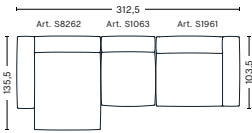

DIMENSIONS

W348 x D135,5 x H67 cm
Seat H37 cm

3 SEATER COMBINATION 5 | RIGHT ARMREST

DIMENSIONS

W348 x D135,5 x H67 cm
Seat H37 cm

FABRIC GROUPS

1 | Linara, Random Fade, Mode, Metaphor, Lint, Swarm, Atlas 2 | Steelcut, Steelcut Trio, Melange Nap, Lola, Olavi by HAY, Flamiber, Fairway, Linen Grid 3 | Beck, Divina, Divina Melange, Divina MD, Ruskin, Roden, DOT 1682, Re-wool 4 | Hallingdal, Lila, Raas, Bolgheri 5 | Sierra, Balder 6 | Sense, Vidar, Nevada, California, Coda

3 SEATER COMBINATION 9 | LEFT ARMREST

DIMENSIONS

W278,5 x D135,5 x H67 cm
Seat H37 cm

3 SEATER COMBINATION 9 | RIGHT ARMREST

DIMENSIONS

W278,5 x D135,5 x H67 cm
Seat H37 cm

3 SEATER COMBINATION 10 | LEFT ARMREST

DIMENSIONS

W312,5 x D135,5 x H67 cm
Seat H37 cm

3 SEATER COMBINATION 10 | RIGHT ARMREST

DIMENSIONS

W312,5 x D135,5 x H67 cm
Seat H37 cm

3 SEATER COMBINATION 11 | LEFT ARMREST

DIMENSIONS

W312,5 x D135,5 x H67 cm
Seat H37 cm