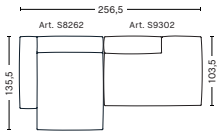

2 SEATER COMBINATION 1

DIMENSIONS

W204 x D103,5 x H67 cm
Seat H37 cm

2,5 SEATER COMBINATION 1

DIMENSIONS

W238 x D103,5 x H67 cm
Seat H37 cm

2,5 SEATER COMBINATION 2 | LEFT ARMREST

DIMENSIONS

W256,5 x D103,5 x H67 cm
Seat H37 cm

2,5 SEATER COMBINATION 2 | RIGHT ARMREST

DIMENSIONS

W256,5 x D103,5 x H67 cm
Seat H37 cm

2,5 SEATER COMBINATION 3 | LEFT ARMREST

DIMENSIONS

W256,5 x D135,5 x H67 cm
Seat H37 cm

2,5 SEATER COMBINATION 3 | RIGHT ARMREST

DIMENSIONS

W256,5 x D135,5 x H67 cm
Seat H37 cm

FABRIC GROUPS

1 | Linara, Random Fade, Mode, Metaphor, Lint, Swarm, Atlas 2 | Steelcut, Steelcut Trio, Melange Nap, Lola, Olavi by HAY, Flamiber, Fairway, Linen Grid 3 | Beck, Divina, Divina Melange, Divina MD, Ruskin, Roden, DOT 1682, Re-wool 4 | Hallingdal, Lila, Raas, Bolgheri 5 | Sierra, Balder 6 | Sense, Vidar, Nevada, California, Coda