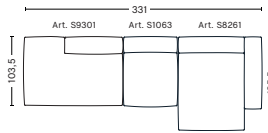

3 SEATER COMBINATION 1

DIMENSIONS

W278,5 x D103,5 x H67 cm
Seat H37 cm

3 SEATER COMBINATION 3 | LEFT ARMREST

DIMENSIONS

W314 x D135,5 x H67 cm
Seat H37 cm

3 SEATER COMBINATION 3 | RIGHT ARMREST

DIMENSIONS

W314 x D135,5 x H67 cm
Seat H37 cm

3 SEATER COMBINATION 4 | LEFT ARMREST

DIMENSIONS

W321 x D127,5 x H67 cm
Seat H40 cm

3 SEATER COMBINATION 4 | RIGHT ARMREST

DIMENSIONS

W331 x D135,5 x H67 cm
Seat H37 cm

3 SEATER COMBINATION 5 | LEFT ARMREST

DIMENSIONS

W348 x D135,5 x H67 cm
Seat H37 cm

3 SEATER COMBINATION 5 | RIGHT ARMREST

DIMENSIONS

W348 x D135,5 x H67 cm
Seat H37 cm

FABRIC GROUPS

1 | Linara, Random Fade, Mode, Metaphor, Lint, Swarm, Atlas 2 | Steelcut, Steelcut Trio, Melange Nap, Lola, Olavi by HAY, Flamiber, Fairway, Linen Grid 3 | Beck, Divina, Divina Melange, Divina MD, Ruskin, Roden, DOT 1682, Re-wool 4 | Hallingdal, Lila, Raas, Bolgheri 5 | Sierra, Balder 6 | Sense, Vidar, Nevada, California, Coda