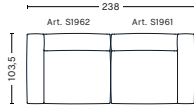

DIMENSIONS

W102 x D103,5 x H67 cm
 Seat H37 cm
 Armrest W29 x H67 cm
 Foam option

S1063 | NARROW | MIDDLE

DIMENSIONS

W74,5 x D103,5 x H67 cm
 Seat H37 cm
 Foam option

S1962 | WIDE | LEFT END

DIMENSIONS

W119 x D103,5 x H67 cm
 Seat H37 cm
 Armrest W29 x H67 cm
 Foam option

9 | MAGS CUSHION

DIMENSIONS

W55 x D48 x H48 cm

10 | MAGS CUSHION

DIMENSIONS

W60 x D33 x H33 cm

*Please contact our sales department if connecting two chaise longue modules

FABRIC GROUPS

2 SEATER COMBINATION 1

DIMENSIONS

W204 x D103,5 x H67 cm
Seat H37 cm

2,5 SEATER COMBINATION 1

DIMENSIONS

W238 x D103,5 x H67 cm
Seat H37 cm

2,5 SEATER COMBINATION 2 | LEFT ARMREST

DIMENSIONS

W256,5 x D103,5 x H67 cm
Seat H37 cm

2,5 SEATER COMBINATION 2 | RIGHT ARMREST

DIMENSIONS

W256,5 x D103,5 x H67 cm
Seat H37 cm

2,5 SEATER COMBINATION 3 | LEFT ARMREST

DIMENSIONS

W256,5 x D135,5 x H67 cm
Seat H37 cm