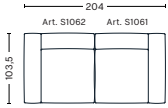

2 SEATER COMBINATION 1

DIMENSIONS

W204 x D103,5 x H67 cm
Seat H37 cm