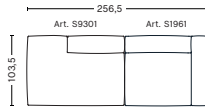

9 | MAGS CUSHION

DIMENSIONS

W55 x D48 x H48 cm

10 | MAGS CUSHION

DIMENSIONS

W60 x D33 x H33 cm

*Please contact our sales department if connecting two chaise longue modules

FABRIC GROUPS

2 SEATER COMBINATION 1

DIMENSIONS

W204 x D103,5 x H67 cm
Seat H37 cm

2,5 SEATER COMBINATION 1

DIMENSIONS

W238 x D103,5 x H67 cm
Seat H37 cm

2,5 SEATER COMBINATION 2 | LEFT ARMREST

DIMENSIONS

W256,5 x D103,5 x H67 cm
Seat H37 cm

2,5 SEATER COMBINATION 2 | RIGHT ARMREST

DIMENSIONS

W256,5 x D103,5 x H67 cm
Seat H37 cm

2,5 SEATER COMBINATION 3 | LEFT ARMREST

DIMENSIONS

W256,5 x D135,5 x H67 cm
Seat H37 cm