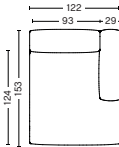

DIMENSIONS

W98 x D98 x H67 cm
 Seat H37 cm
 Armrest W29 x H67 cm
 Foam option

S1861 | CORNER | RIGHT END

DIMENSIONS

W98 x D98 x H67 cm
 Seat H37 cm
 Armrest W29 x H67 cm
 Foam option

Foam option

FABRIC GROUPS

S8162 | CHAISE LONGUE SHORT | NARROW | LEFT END*

DIMENSIONS

W102 x D135,5 x H67 cm
 Seat H37 cm
 Armrest W29 x H67 cm
 Foam option

S8161 | CHAISE LONGUE SHORT | NARROW | RIGHT END*

DIMENSIONS

W102 x D135,5 x H67 cm
 Seat H37 cm
 Armrest W29 x H67 cm
 Foam option

S8262 | CHAISE LONGUE SHORT | LEFT END*

DIMENSIONS

W119 x D135,5 x H67 cm
 Seat H37 cm
 Backrest W24 cm
 Foam option

S8261 | CHAISE LONGUE SHORT | RIGHT END*

DIMENSIONS

W119 x D135,5 x H67 cm
 Seat H37 cm
 Backrest W24 cm
 Foam option

S7262 | CHAISE LONGUE LONG | WIDE | LEFT END*

DIMENSIONS

W122 x D153 x H67 cm
 Seat H37 cm
 Armrest W29 x H67 cm
 Foam option

S7261 | CHAISE LONGUE LONG | WIDE | RIGHT END*

DIMENSIONS

W122 x D153 x H67 cm
 Seat H37 cm
 Armrest W29 x H67 cm
 Foam option