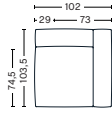

MAGS SOFT SOFA

MODULE OVERVIEW

HAY

MODULES

S1062 | NARROW | LEFT END

DIMENSIONS

W102 x D103,5 x H67 cm
 Seat H37 cm
 Armrest W29 x H67 cm
 Foam option

S1061 | NARROW | RIGHT END

DIMENSIONS

W102 x D103,5 x H67 cm
 Seat H37 cm
 Armrest W29 x H67 cm
 Foam option

S1063 | NARROW | MIDDLE

DIMENSIONS

W74,5 x D103,5 x H67 cm
 Seat H37 cm
 Foam option

S1962 | WIDE | LEFT END

DIMENSIONS

W119 x D103,5 x H67 cm
 Seat H37 cm
 Armrest W29 x H67 cm
 Foam option

S1961 | WIDE | RIGHT END

DIMENSIONS

W119 x D103,5 x H67 cm
 Seat H37 cm
 Armrest W29 x H67 cm
 Foam option

S1963 | WIDE | MIDDLE

DIMENSIONS

W91,5 x D103,5 x H67 cm
 Seat H37 cm
 Foam option

S1862 | CORNER | LEFT END

DIMENSIONS

W98 x D98 x H67 cm
 Seat H37 cm
 Armrest W29 x H67 cm
 Foam option

S1861 | CORNER | RIGHT END

DIMENSIONS

W98 x D98 x H67 cm
 Seat H37 cm
 Armrest W29 x H67 cm
 Foam option

Foam option

FABRIC GROUPS