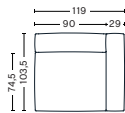

DIMENSIONS

W102 x D103,5 x H67 cm
 Seat H37 cm
 Armrest W29 x H67 cm
 Foam option

S1063 | NARROW | MIDDLE

DIMENSIONS

W74,5 x D103,5 x H67 cm
 Seat H37 cm
 Foam option

S1962 | WIDE | LEFT END

DIMENSIONS

W119 x D103,5 x H67 cm
 Seat H37 cm
 Armrest W29 x H67 cm
 Foam option

S1961 | WIDE | RIGHT END

DIMENSIONS

W119 x D103,5 x H67 cm
 Seat H37 cm
 Armrest W29 x H67 cm
 Foam option

S1963 | WIDE | MIDDLE

DIMENSIONS

W91,5 x D103,5 x H67 cm
 Seat H37 cm
 Foam option

S1862 | CORNER | LEFT END

DIMENSIONS

W98 x D98 x H67 cm
 Seat H37 cm
 Armrest W29 x H67 cm
 Foam option

S1861 | CORNER | RIGHT END

DIMENSIONS

W98 x D98 x H67 cm
 Seat H37 cm
 Armrest W29 x H67 cm
 Foam option

Foam option

FABRIC GROUPS

W256,5 x D103,5 x H67 cm
Seat H37 cm

2,5 SEATER COMBINATION 2 | RIGHT ARMREST

DIMENSIONS

W256,5 x D103,5 x H67 cm
Seat H37 cm

2,5 SEATER COMBINATION 3 | LEFT ARMREST

DIMENSIONS

W256,5 x D135,5 x H67 cm
Seat H37 cm