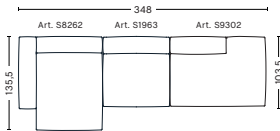

3 SEATER COMBINATION 1

DIMENSIONS

W278,5 x D103,5 x H67 cm
Seat H37 cm

3 SEATER COMBINATION 3 | LEFT ARMREST

DIMENSIONS

W314 x D135,5 x H67 cm
Seat H37 cm

3 SEATER COMBINATION 3 | RIGHT ARMREST

DIMENSIONS

W314 x D135,5 x H67 cm
Seat H37 cm

3 SEATER COMBINATION 4 | LEFT ARMREST

DIMENSIONS

W321 x D127,5 x H67 cm
Seat H40 cm

3 SEATER COMBINATION 4 | RIGHT ARMREST

DIMENSIONS

W331 x D135,5 x H67 cm
Seat H37 cm

3 SEATER COMBINATION 5 | LEFT ARMREST

DIMENSIONS

W348 x D135,5 x H67 cm
Seat H37 cm

3 SEATER COMBINATION 5 | RIGHT ARMREST

DIMENSIONS

W348 x D135,5 x H67 cm
Seat H37 cm

FABRIC GROUPS

1 | Linara, Random Fade, Mode, Metaphor, Lint, Swarm, Atlas 2 | Steelcut, Steelcut Trio, Melange Nap, Lola, Olavi by HAY, Flamiber, Fairway, Linen Grid 3 | Beck, Divina, Divina Melange, Divina MD, Ruskin, Roden, DOT 1682, Re-wool 4 | Hallingdal, Lila, Raas, Bolgheri 5 | Sierra, Balder 6 | Sense, Vidar, Nevada, California, Coda