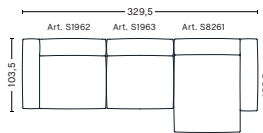

DIMENSIONS

W348 x D135,5 x H67 cm
Seat H37 cm

3 SEATER COMBINATION 5 | RIGHT ARMREST

DIMENSIONS

W348 x D135,5 x H67 cm
Seat H37 cm

FABRIC GROUPS

1 | Linara, Random Fade, Mode, Metaphor, Lint, Swarm, Atlas 2 | Steelcut, Steelcut Trio, Melange Nap, Lola, Olavi by HAY, Flamiber, Fairway, Linen Grid 3 | Beck, Divina, Divina Melange, Divina MD, Ruskin, Roden, DOT 1682, Re-wool 4 | Hallingdal, Lila, Raas, Bolgheri 5 | Sierra, Balder 6 | Sense, Vidar, Nevada, California, Coda

3 SEATER COMBINATION 9 | LEFT ARMREST

DIMENSIONS

W278,5 x D135,5 x H67 cm
Seat H37 cm

3 SEATER COMBINATION 9 | RIGHT ARMREST

DIMENSIONS

W278,5 x D135,5 x H67 cm
Seat H37 cm

3 SEATER COMBINATION 10 | LEFT ARMREST

DIMENSIONS

W312,5 x D135,5 x H67 cm
Seat H37 cm

3 SEATER COMBINATION 10 | RIGHT ARMREST

DIMENSIONS

W312,5 x D135,5 x H67 cm
Seat H37 cm

3 SEATER COMBINATION 11 | LEFT ARMREST

DIMENSIONS

W312,5 x D135,5 x H67 cm
Seat H37 cm

3 SEATER COMBINATION 11 | RIGHT ARMREST

DIMENSIONS

W329,5 x D135,5 x H67 cm
Seat H37 cm

FABRIC GROUPS

1 | Linara, Random Fade, Mode, Metaphor, Lint, Swarm, Atlas 2 | Steelcut, Steelcut Trio, Melange Nap, Lola, Olavi by HAY, Flamiber, Fairway, Linen Grid 3 | Beck, Divina, Divina Melange, Divina MD, Ruskin, Roden, DOT 1682, Re-wool 4 | Hallingdal, Lila, Raas, Bolgheri 5 | Sierra, Balder 6 | Sense, Vidar, Nevada, California, Coda