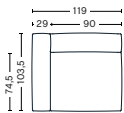

DIMENSIONS

W102 x D103,5 x H67 cm
 Seat H37 cm
 Armrest W29 x H67 cm
 Foam option

S1063 | NARROW | MIDDLE

DIMENSIONS

W74,5 x D103,5 x H67 cm
 Seat H37 cm
 Foam option

S1962 | WIDE | LEFT END

DIMENSIONS

W119 x D103,5 x H67 cm
 Seat H37 cm
 Armrest W29 x H67 cm
 Foam option

S1961 | WIDE | RIGHT END

DIMENSIONS

W119 x D103,5 x H67 cm
 Seat H37 cm
 Armrest W29 x H67 cm
 Foam option

S1963 | WIDE | MIDDLE

DIMENSIONS

W91,5 x D103,5 x H67 cm
 Seat H37 cm
 Foam option

S1862 | CORNER | LEFT END

DIMENSIONS

W98 x D98 x H67 cm
 Seat H37 cm
 Armrest W29 x H67 cm
 Foam option

S1861 | CORNER | RIGHT END

DIMENSIONS

W98 x D98 x H67 cm
 Seat H37 cm
 Armrest W29 x H67 cm
 Foam option

Foam option

FABRIC GROUPS

W256,5 x D103,5 x H67 cm
Seat H37 cm

2,5 SEATER COMBINATION 2 | RIGHT ARMREST

DIMENSIONS

W256,5 x D103,5 x H67 cm
Seat H37 cm

2,5 SEATER COMBINATION 3 | LEFT ARMREST

DIMENSIONS

W256,5 x D135,5 x H67 cm
Seat H37 cm