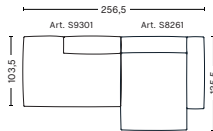

2 SEATER COMBINATION 1

DIMENSIONS

W204 x D103,5 x H67 cm
Seat H37 cm

2,5 SEATER COMBINATION 1

DIMENSIONS

W238 x D103,5 x H67 cm
Seat H37 cm

2,5 SEATER COMBINATION 2 | LEFT ARMREST

DIMENSIONS

W256,5 x D103,5 x H67 cm
Seat H37 cm

2,5 SEATER COMBINATION 2 | RIGHT ARMREST

DIMENSIONS

W256,5 x D103,5 x H67 cm
Seat H37 cm

2,5 SEATER COMBINATION 3 | LEFT ARMREST

DIMENSIONS

W256,5 x D135,5 x H67 cm
Seat H37 cm

2,5 SEATER COMBINATION 3 | RIGHT ARMREST

DIMENSIONS

W256,5 x D135,5 x H67 cm
Seat H37 cm

FABRIC GROUPS

1 | Linara, Random Fade, Mode, Metaphor, Lint, Swarm, Atlas 2 | Steelcut, Steelcut Trio, Melange Nap, Lola, Olavi by HAY, Flamiber, Fairway, Linen Grid 3 | Beck, Divina, Divina Melange, Divina MD, Ruskin, Roden, DOT 1682, Re-wool 4 | Hallingdal, Lila, Raas, Bolgheri 5 | Sierra, Balder 6 | Sense, Vidar, Nevada, California, Coda