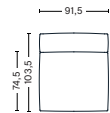

DIMENSIONS

W102 x D103,5 x H67 cm
 Seat H37 cm
 Armrest W29 x H67 cm
 Foam option

S1063 | NARROW | MIDDLE

DIMENSIONS

W74,5 x D103,5 x H67 cm
 Seat H37 cm
 Foam option

S1962 | WIDE | LEFT END

DIMENSIONS

W119 x D103,5 x H67 cm
 Seat H37 cm
 Armrest W29 x H67 cm
 Foam option

S1961 | WIDE | RIGHT END

DIMENSIONS

W119 x D103,5 x H67 cm
 Seat H37 cm
 Armrest W29 x H67 cm
 Foam option

S1963 | WIDE | MIDDLE

DIMENSIONS

W91,5 x D103,5 x H67 cm
 Seat H37 cm
 Foam option

S1862 | CORNER | LEFT END

DIMENSIONS

W98 x D98 x H67 cm
 Seat H37 cm
 Armrest W29 x H67 cm
 Foam option

S1861 | CORNER | RIGHT END

DIMENSIONS

W98 x D98 x H67 cm
 Seat H37 cm
 Armrest W29 x H67 cm
 Foam option

Foam option

FABRIC GROUPS

CORNER COMBINATION 1 | LEFT

DIMENSIONS

W274,5 x D274,5 x H67 cm
Seat H37 cm

CORNER COMBINATION 1 | RIGHT

DIMENSIONS

W274,5 x D274,5 x H67 cm
Seat H37 cm

CORNER COMBINATION 2 | LEFT

DIMENSIONS