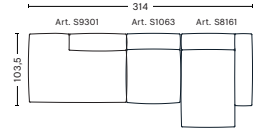

2,5 SEATER COMBINATION 3 | RIGHT ARMREST

DIMENSIONS

W256,5 x D135,5 x H67 cm
Seat H37 cm

FABRIC GROUPS

1 | Linara, Random Fade, Mode, Metaphor, Lint, Swarm, Atlas 2 | Steelcut, Steelcut Trio, Melange Nap, Lola, Olavi by HAY, Flamiber, Fairway, Linen Grid 3 | Beck, Divina, Divina Melange, Divina MD, Ruskin, Roden, DOT 1682, Re-wool 4 | Hallingdal, Lila, Raas, Bolgheri 5 | Sierra, Balder 6 | Sense, Vidar, Nevada, California, Coda

3 SEATER COMBINATION 1

DIMENSIONS

W278,5 x D103,5 x H67 cm
Seat H37 cm

3 SEATER COMBINATION 3 | LEFT ARMREST

DIMENSIONS

W314 x D135,5 x H67 cm
Seat H37 cm

3 SEATER COMBINATION 3 | RIGHT ARMREST

DIMENSIONS

W314 x D135,5 x H67 cm
Seat H37 cm

3 SEATER COMBINATION 4 | LEFT ARMREST

DIMENSIONS

W321 x D127,5 x H67 cm
Seat H40 cm

3 SEATER COMBINATION 4 | RIGHT ARMREST

DIMENSIONS

W331 x D135,5 x H67 cm
Seat H37 cm

3 SEATER COMBINATION 5 | LEFT ARMREST

DIMENSIONS

W348 x D135,5 x H67 cm
Seat H37 cm

3 SEATER COMBINATION 5 | RIGHT ARMREST

DIMENSIONS

W348 x D135,5 x H67 cm
Seat H37 cm

FABRIC GROUPS

1 | Linara, Random Fade, Mode, Metaphor, Lint, Swarm, Atlas 2 | Steelcut, Steelcut Trio, Melange Nap, Lola, Olavi by HAY, Flamiber, Fairway, Linen Grid 3 | Beck, Divina, Divina Melange, Divina MD, Ruskin, Roden, DOT 1682, Re-wool 4 | Hallingdal, Lila, Raas, Bolgheri 5 | Sierra, Balder 6 | Sense, Vidar, Nevada, California, Coda