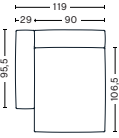

DIMENSIONS

W98 x D98 x H67 cm
 Seat H37 cm
 Armrest W29 x H67 cm
 Foam option

S1861 | CORNER | RIGHT END

DIMENSIONS

W98 x D98 x H67 cm
 Seat H37 cm
 Armrest W29 x H67 cm
 Foam option

Foam option

FABRIC GROUPS

S8162 | CHAISE LONGUE SHORT | NARROW | LEFT END*

DIMENSIONS

W102 x D135,5 x H67 cm
 Seat H37 cm
 Armrest W29 x H67 cm
 Foam option

S8161 | CHAISE LONGUE SHORT | NARROW | RIGHT END*

DIMENSIONS

W102 x D135,5 x H67 cm
 Seat H37 cm
 Armrest W29 x H67 cm
 Foam option

S8262 | CHAISE LONGUE SHORT | LEFT END*

DIMENSIONS

W119 x D135,5 x H67 cm
 Seat H37 cm
 Backrest W24 cm
 Foam option

S8261 | CHAISE LONGUE SHORT | RIGHT END*

DIMENSIONS

W119 x D135,5 x H67 cm
 Seat H37 cm
 Backrest W24 cm
 Foam option

S7262 | CHAISE LONGUE LONG | WIDE | LEFT END*

DIMENSIONS

W122 x D153 x H67 cm
 Seat H37 cm
 Armrest W29 x H67 cm
 Foam option

S7261 | CHAISE LONGUE LONG | WIDE | RIGHT END*

DIMENSIONS

W122 x D153 x H67 cm
 Seat H37 cm
 Armrest W29 x H67 cm
 Foam option