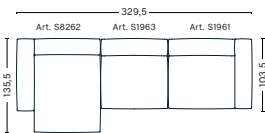

DIMENSIONS

W348 x D135,5 x H67 cm
Seat H37 cm

3 SEATER COMBINATION 5 | RIGHT ARMREST

DIMENSIONS

W348 x D135,5 x H67 cm
Seat H37 cm

FABRIC GROUPS

1 | Linara, Random Fade, Mode, Metaphor, Lint, Swarm, Atlas 2 | Steelcut, Steelcut Trio, Melange Nap, Lola, Olavi by HAY, Flamiber, Fairway, Linen Grid 3 | Beck, Divina, Divina Melange, Divina MD, Ruskin, Roden, DOT 1682, Re-wool 4 | Hallingdal, Lila, Raas, Bolgheri 5 | Sierra, Balder 6 | Sense, Vidar, Nevada, California, Coda

3 SEATER COMBINATION 9 | LEFT ARMREST

DIMENSIONS

W278,5 x D135,5 x H67 cm
Seat H37 cm

3 SEATER COMBINATION 9 | RIGHT ARMREST

DIMENSIONS

W278,5 x D135,5 x H67 cm
Seat H37 cm

3 SEATER COMBINATION 10 | LEFT ARMREST

DIMENSIONS

W312,5 x D135,5 x H67 cm
Seat H37 cm

3 SEATER COMBINATION 10 | RIGHT ARMREST

DIMENSIONS

W312,5 x D135,5 x H67 cm
Seat H37 cm

3 SEATER COMBINATION 11 | LEFT ARMREST

DIMENSIONS

W312,5 x D135,5 x H67 cm
Seat H37 cm

3 SEATER COMBINATION 11 | RIGHT ARMREST

DIMENSIONS

W329,5 x D135,5 x H67 cm
Seat H37 cm

FABRIC GROUPS

1 | Linara, Random Fade, Mode, Metaphor, Lint, Swarm, Atlas 2 | Steelcut, Steelcut Trio, Melange Nap, Lola, Olavi by HAY, Flamiber, Fairway, Linen Grid 3 | Beck, Divina, Divina Melange, Divina MD, Ruskin, Roden, DOT 1682, Re-wool 4 | Hallingdal, Lila, Raas, Bolgheri 5 | Sierra, Balder 6 | Sense, Vidar, Nevada, California, Coda