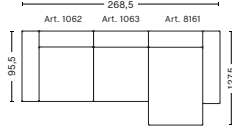

DIMENSIONS

W321 x D127,5 x H67 cm
Seat H40 cm
Not available in leather

3 SEATER COMBINATION 5 | LEFT ARMREST

DIMENSIONS

W338 x D127,5 x H67 cm
Seat H40 cm
Not available in leather

3 SEATER COMBINATION 5 | RIGHT ARMREST

DIMENSIONS

W338 x D127,5 x H67 cm
Seat H40 cm
Not available in leather

FABRIC GROUPS

1 | Surface by HAY, Remix, Linara, Random Fade, Mode, Metaphor, Lint, Swarm, Atlas 2 | Steelcut, Steelcut Trio, Melange Nap, Lola, Olavi by HAY, Flamiber, Fairway, Linen Grid 3 | Beck, Compound, Divina, Divina Melange, Divina MD, Fiord, Ruskin, Roden, DOT 1682, Re-wool 4 | Hallingdal, Canvas, Lila, Raas, Bolgheri 5 | Sierra, Balder, Harald 6 | Sense, Vidar, Nevada, California, Coda

3 SEATER COMBINATION 9 | LEFT ARMREST

DIMENSIONS

W268,5 x D127,5 x H67 cm
 Seat H40 cm
 Not available in leather

3 SEATER COMBINATION 9 | RIGHT ARMREST

DIMENSIONS

W268,5 x D127,5 x H67 cm
 Seat H40 cm
 Not available in leather