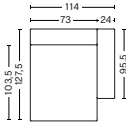

DIMENSIONS

W97 x D95,5 x H67 cm
 Seat H40 cm
 Armrest W24 cm
 Foam option

1063 | NARROW | MIDDLE

DIMENSIONS

W74,5 x D95,5 x H67 cm
 Seat H40 cm
 Foam option

1962 | WIDE | LEFT END

DIMENSIONS

W114 x D95,5 x H67 cm
 Seat H40 cm
 Armrest W24 cm
 Foam option

W97 x D127,5 x H67 cm
 Seat H40 cm
 Armrest W24 cm
 Not available in leather
 Foam option

8262 | CHAISE LONGUE SHORT | WIDE | LEFT END*

DIMENSIONS

W114 x D127,5 x H67 cm
 Seat H40 cm
 Armrest W24 cm
 Not available in leather
 Foam option

8261 | CHAISE LONGUE SHORT | WIDE | RIGHT END*

DIMENSIONS

W114 x D127,5 x H67 cm
 Seat H40 cm
 Armrest W24 cm
 Not available in leather
 Foam option

9302 | LOUNGE | LEFT END*

DIMENSIONS

W132,5 x D95,5 x H67 cm
 Seat H40 cm
 Backrest W24 cm
 Not available in leather
 Foam option

CORNER COMBINATION 1 | LEFT

DIMENSIONS

W264,5 x D264,5 x H67 cm
Seat H40 cm

CORNER COMBINATION 1 | RIGHT

DIMENSIONS

W264,5 x D264,5 x H67 cm
Seat H40 cm

CORNER COMBINATION 2 | LEFT

DIMENSIONS