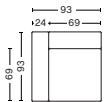

DIMENSIONS

W97 x D95,5 x H67 cm
 Seat H40 cm
 Armrest W24 cm
 Foam option

1063 | NARROW | MIDDLE

DIMENSIONS

W74,5 x D95,5 x H67 cm
 Seat H40 cm
 Foam option

1962 | WIDE | LEFT END

DIMENSIONS

W114 x D95,5 x H67 cm
 Seat H40 cm
 Armrest W24 cm
 Foam option

1961 | WIDE | RIGHT END

DIMENSIONS

W114 x D95,5 x H67 cm
 Seat H40 cm
 Armrest W24 cm
 Foam option

1963 | WIDE | MIDDLE

DIMENSIONS

W91,5 x D95,5 x H67 cm
 Seat H40 cm
 Foam option

1862 | CORNER | LEFT END

DIMENSIONS

W93 x D93 x H67 cm
 Seat H40 cm
 Armrest W24 cm
 Foam option

1861 | CORNER | RIGHT END

DIMENSIONS

W93 x D93 x H67 cm
 Seat H40 cm
 Armrest W24 cm
 Foam option

FABRIC GROUPS

1 | Surface by HAY, Remix, Linara, Random Fade, Mode, Metaphor, Lint, Swarm, Atlas 2 | Steelcut, Steelcut Trio, Melange Nap, Lola, Olavi by HAY, Flamiber, Fairway, Linen Grid 3 | Beck, Compound, Divina, Divina Melange, Divina MD, Fiord, Ruskin, Roden, DOT 1682, Re-wool 4 | Hallingdal, Canvas, Lila, Raas, Bolgheri 5 | Sierra, Balder, Harald 6 | Sense, Vidar, Nevada, California, Coda

CORNER COMBINATION 1 | LEFT

DIMENSIONS

W264,5 x D264,5 x H67 cm
Seat H40 cm

CORNER COMBINATION 1 | RIGHT

DIMENSIONS

W264,5 x D264,5 x H67 cm
Seat H40 cm

CORNER COMBINATION 2 | LEFT

DIMENSIONS