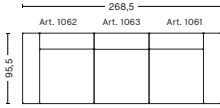

W246,5 x D95,5 x H67 cm
Seat H40 cm
Not available in leather

2,5 SEATER COMBINATION 2 | RIGHT ARMREST

DIMENSIONS

W246,5 x D95,5 x H67 cm
Seat H40 cm
Not available in leather

2,5 SEATER COMBINATION 3 | LEFT ARMREST

DIMENSIONS

W246,5 x D127,5 x H67 cm
Seat H40 cm
Not available in leather

2,5 SEATER COMBINATION 3 | RIGHT ARMREST

DIMENSIONS

W246,5 x D127,5 x H67 cm
Seat H40 cm
Not available in leather

FABRIC GROUPS

1 | Surface by HAY, Remix, Linara, Random Fade, Mode, Metaphor, Lint, Swarm, Atlas 2 | Steelcut, Steelcut Trio, Melange Nap, Lola, Olavi by HAY, Flamiber, Fairway, Linen Grid 3 | Beck, Compound, Divina, Divina Melange, Divina MD, Fiord, Ruskin, Roden, DOT 1682, Re-wool 4 | Hallingdal, Canvas, Lila, Raas, Bolgheri 5 | Sierra, Balder, Harald 6 | Sense, Vidar, Nevada, California, Coda

3 SEATER COMBINATION 1

DIMENSIONS

W268,5 x D95,5 x H67 cm
Seat H40 cm

3 SEATER COMBINATION 3 | LEFT ARMREST

DIMENSIONS

W304 x D127,5 x H67 cm
Seat H40 cm
Not available in leather

3 SEATER COMBINATION 3 | RIGHT ARMREST