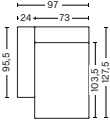

DIMENSIONS

W97 x D95,5 x H67 cm
 Seat H40 cm
 Armrest W24 cm
 Foam option

1063 | NARROW | MIDDLE

DIMENSIONS

W74,5 x D95,5 x H67 cm
 Seat H40 cm
 Foam option

1962 | WIDE | LEFT END

DIMENSIONS

W114 x D95,5 x H67 cm
 Seat H40 cm
 Armrest W24 cm
 Foam option

1961 | WIDE | RIGHT END

DIMENSIONS

W114 x D95,5 x H67 cm
 Seat H40 cm
 Armrest W24 cm
 Foam option

1963 | WIDE | MIDDLE

DIMENSIONS

W91,5 x D95,5 x H67 cm
 Seat H40 cm
 Foam option

1862 | CORNER | LEFT END

DIMENSIONS

W93 x D93 x H67 cm
 Seat H40 cm
 Armrest W24 cm
 Foam option

1861 | CORNER | RIGHT END

DIMENSIONS

W93 x D93 x H67 cm
 Seat H40 cm
 Armrest W24 cm
 Foam option

FABRIC GROUPS

1 | Surface by HAY, Remix, Linara, Random Fade, Mode, Metaphor, Lint, Swarm, Atlas 2 | Steelcut, Steelcut Trio, Melange Nap, Lola, Olavi by HAY, Flamiber, Fairway, Linen Grid 3 | Beck, Compound, Divina, Divina Melange, Divina MD, Fiord, Ruskin, Roden, DOT 1682, Re-wool 4 | Hallingdal, Canvas, Lila, Raas, Bolgheri 5 | Sierra, Balder, Harald 6 | Sense, Vidar, Nevada, California, Coda

8162 | CHAISE LONGUE SHORT | NARROW | LEFT END*

DIMENSIONS

W97 x D127,5 x H67 cm
 Seat H40 cm
 Armrest W24 cm
 Not available in leather
 Foam option

8161 | CHAISE LONGUE SHORT | NARROW | RIGHT END*

DIMENSIONS