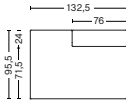

W97 x D127,5 x H67 cm
 Seat H40 cm
 Armrest W24 cm
 Not available in leather
 Foam option

8262 | CHAISE LONGUE SHORT | WIDE | LEFT END*

DIMENSIONS

W114 x D127,5 x H67 cm
 Seat H40 cm
 Armrest W24 cm
 Not available in leather
 Foam option

8261 | CHAISE LONGUE SHORT | WIDE | RIGHT END*

DIMENSIONS

W114 x D127,5 x H67 cm
 Seat H40 cm
 Armrest W24 cm
 Not available in leather
 Foam option

9302 | LOUNGE | LEFT END*

DIMENSIONS

W132,5 x D95,5 x H67 cm
 Seat H40 cm
 Backrest W24 cm
 Not available in leather
 Foam option

9301 | LOUNGE | RIGHT END*

DIMENSIONS

W132,5 x D95,5 x H67 cm
 Seat H40 cm
 Backrest W24 cm
 Not available in leather
 Foam option

*Please contact our sales department if connecting two chaise longue modules

CORNER COMBINATION 1 | LEFT

DIMENSIONS

W264,5 x D264,5 x H67 cm
Seat H40 cm

CORNER COMBINATION 1 | RIGHT

DIMENSIONS

W264,5 x D264,5 x H67 cm
Seat H40 cm

CORNER COMBINATION 2 | LEFT

DIMENSIONS