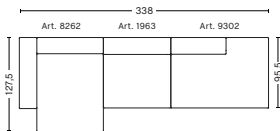

3 SEATER COMBINATION 5 | LEFT ARMREST

DIMENSIONS

W338 x D127,5 x H67 cm
Seat H40 cm
Not available in leather