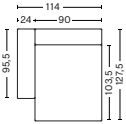

1961 | WIDE | RIGHT END

DIMENSIONS

W114 x D95,5 x H67 cm
 Seat H40 cm
 Armrest W24 cm
 Foam option

1963 | WIDE | MIDDLE

DIMENSIONS

W91,5 x D95,5 x H67 cm
 Seat H40 cm
 Foam option

1862 | CORNER | LEFT END

DIMENSIONS

W93 x D93 x H67 cm
 Seat H40 cm
 Armrest W24 cm
 Foam option

1861 | CORNER | RIGHT END

DIMENSIONS

W93 x D93 x H67 cm
 Seat H40 cm
 Armrest W24 cm
 Foam option

FABRIC GROUPS

1 | Surface by HAY, Remix, Linara, Random Fade, Mode, Metaphor, Lint, Swarm, Atlas 2 | Steelcut, Steelcut Trio, Melange Nap, Lola, Olavi by HAY, Flamiber, Fairway, Linen Grid 3 | Beck, Compound, Divina, Divina Melange, Divina MD, Fiord, Ruskin, Roden, DOT 1682, Re-wool 4 | Hallingdal, Canvas, Lila, Raas, Bolgheri 5 | Sierra, Balder, Harald 6 | Sense, Vidar, Nevada, California, Coda

8162 | CHAISE LONGUE SHORT | NARROW | LEFT END*

DIMENSIONS

W97 x D127,5 x H67 cm
 Seat H40 cm
 Armrest W24 cm
 Not available in leather
 Foam option

8161 | CHAISE LONGUE SHORT | NARROW | RIGHT END*

DIMENSIONS

W97 x D127,5 x H67 cm
 Seat H40 cm
 Armrest W24 cm
 Not available in leather
 Foam option

8262 | CHAISE LONGUE SHORT | WIDE | LEFT END*

DIMENSIONS

W114 x D127,5 x H67 cm
 Seat H40 cm
 Armrest W24 cm
 Not available in leather
 Foam option