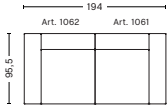

MAGS OTTOMAN

01 | OTTOMAN | EXTRA SMALL

DIMENSIONS

W79 x D79 x H40 cm
Seat H40 cm

02 | OTTOMAN | SMALL

DIMENSIONS

W79 x D96 x H40 cm
Seat H40 cm

MAGS CUSHIONS

9 | MAGS CUSHION

DIMENSIONS

W55 x D9 x H48 cm

10 | MAGS CUSHION

DIMENSIONS

W60 x D9 x H33 cm

FABRIC GROUPS

1 | Surface by HAY, Remix, Linara, Random Fade, Mode, Metaphor, Lint, Swarm, Atlas 2 | Steelcut, Steelcut Trio, Melange Nap, Lola, Olavi by HAY, Flamiber, Fairway, Linen Grid 3 | Beck, Compound, Divina, Divina Melange, Divina MD, Fiord, Ruskin, Roden, DOT 1682, Re-wool 4 | Hallingdal, Canvas, Lila, Raas, Bolgheri 5 | Sierra, Balder, Harald 6 | Sense, Vidar, Nevada, California, Coda

2 SEATER COMBINATION 1

DIMENSIONS

W194 x D95,5 x H67 cm
Seat H40 cm

2,5 SEATER COMBINATION 1

DIMENSIONS

W228 x D95,5 x H67 cm
Seat H40 cm

2,5 SEATER COMBINATION 2 | LEFT ARMREST

DIMENSIONS