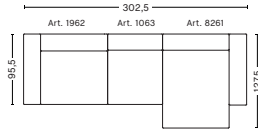

DIMENSIONS

W338 x D127,5 x H67 cm
Seat H40 cm
Not available in leather

FABRIC GROUPS

1 | Surface by HAY, Remix, Linara, Random Fade, Mode, Metaphor, Lint, Swarm, Atlas 2 | Steelcut, Steelcut Trio, Melange Nap, Lola, Olavi by HAY, Flamiber, Fairway, Linen Grid 3 | Beck, Compound, Divina, Divina Melange, Divina MD, Fiord, Ruskin, Roden, DOT 1682, Re-wool 4 | Hallingdal, Canvas, Lila, Raas, Bolgheri 5 | Sierra, Balder, Harald 6 | Sense, Vidar, Nevada, California, Coda

3 SEATER COMBINATION 9 | LEFT ARMREST

DIMENSIONS

W268,5 x D127,5 x H67 cm
 Seat H40 cm
 Not available in leather

3 SEATER COMBINATION 9 | RIGHT ARMREST

DIMENSIONS

W268,5 x D127,5 x H67 cm
 Seat H40 cm
 Not available in leather

3 SEATER COMBINATION 10 | LEFT ARMREST

DIMENSIONS

W302,5 x D127,5 x H67 cm
 Seat H40 cm
 Not available in leather

3 SEATER COMBINATION 10 | RIGHT ARMREST

DIMENSIONS

W302,5 x D127,5 x H67 cm
 Seat H40 cm
 Not available in leather