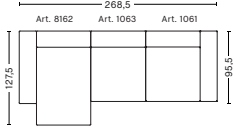

3 SEATER COMBINATION 9 | LEFT ARMREST

DIMENSIONS

W268,5 x D127,5 x H67 cm
Seat H40 cm
Not available in leather