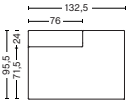

DIMENSIONS

W97 x D95,5 x H67 cm
 Seat H40 cm
 Armrest W24 cm
 Foam option

1063 | NARROW | MIDDLE

DIMENSIONS

W74,5 x D95,5 x H67 cm
 Seat H40 cm
 Foam option

1962 | WIDE | LEFT END

DIMENSIONS

W114 x D95,5 x H67 cm
 Seat H40 cm
 Armrest W24 cm
 Foam option

W97 x D127,5 x H67 cm
 Seat H40 cm
 Armrest W24 cm
 Not available in leather
 Foam option

8262 | CHAISE LONGUE SHORT | WIDE | LEFT END*

DIMENSIONS

W114 x D127,5 x H67 cm
 Seat H40 cm
 Armrest W24 cm
 Not available in leather
 Foam option

8261 | CHAISE LONGUE SHORT | WIDE | RIGHT END*

DIMENSIONS

W114 x D127,5 x H67 cm
 Seat H40 cm
 Armrest W24 cm
 Not available in leather
 Foam option

9302 | LOUNGE | LEFT END*

DIMENSIONS

W132,5 x D95,5 x H67 cm
 Seat H40 cm
 Backrest W24 cm
 Not available in leather
 Foam option

CORNER COMBINATION 1 | LEFT

DIMENSIONS

W264,5 x D264,5 x H67 cm
Seat H40 cm

CORNER COMBINATION 1 | RIGHT

DIMENSIONS

W264,5 x D264,5 x H67 cm
Seat H40 cm

CORNER COMBINATION 2 | LEFT

DIMENSIONS