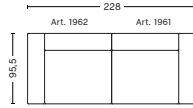

MAGS OTTOMAN

01 | OTTOMAN | EXTRA SMALL

DIMENSIONS

W79 x D79 x H40 cm
Seat H40 cm

02 | OTTOMAN | SMALL

DIMENSIONS

W79 x D96 x H40 cm
Seat H40 cm

MAGS CUSHIONS

9 | MAGS CUSHION

DIMENSIONS

W55 x D9 x H48 cm

10 | MAGS CUSHION

DIMENSIONS

W60 x D9 x H33 cm

FABRIC GROUPS

1 | Surface by HAY, Remix, Linara, Random Fade, Mode, Metaphor, Lint, Swarm, Atlas 2 | Steelcut, Steelcut Trio, Melange Nap, Lola, Olavi by HAY, Flamiber, Fairway, Linen Grid 3 | Beck, Compound, Divina, Divina Melange, Divina MD, Fiord, Ruskin, Roden, DOT 1682, Re-wool 4 | Hallingdal, Canvas, Lila, Raas, Bolgheri 5 | Sierra, Balder, Harald 6 | Sense, Vidar, Nevada, California, Coda

2 SEATER COMBINATION 1

DIMENSIONS

W194 x D95,5 x H67 cm
Seat H40 cm

2,5 SEATER COMBINATION 1

DIMENSIONS

W228 x D95,5 x H67 cm
Seat H40 cm

2,5 SEATER COMBINATION 2 | LEFT ARMREST

DIMENSIONS