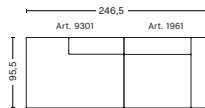

2 SEATER COMBINATION 1

DIMENSIONS

W194 x D95,5 x H67 cm
Seat H40 cm

2,5 SEATER COMBINATION 1

DIMENSIONS

W228 x D95,5 x H67 cm
Seat H40 cm

2,5 SEATER COMBINATION 2 | LEFT ARMREST

DIMENSIONS

W246,5 x D95,5 x H67 cm
Seat H40 cm
Not available in leather

2,5 SEATER COMBINATION 2 | RIGHT ARMREST

DIMENSIONS

W246,5 x D95,5 x H67 cm
Seat H40 cm
Not available in leather

2,5 SEATER COMBINATION 3 | LEFT ARMREST

DIMENSIONS

W246,5 x D127,5 x H67 cm
Seat H40 cm
Not available in leather

2,5 SEATER COMBINATION 3 | RIGHT ARMREST

DIMENSIONS

W246,5 x D127,5 x H67 cm
Seat H40 cm
Not available in leather

FABRIC GROUPS

1 | Surface by HAY, Remix, Linara, Random Fade, Mode, Metaphor, Lint, Swarm, Atlas 2 | Steelcut, Steelcut Trio, Melange Nap, Lola, Olavi by HAY, Flamiber, Fairway, Linen Grid 3 | Beck, Compound, Divina, Divina Melange, Divina MD, Fiord, Ruskin, Roden, DOT 1682, Re-wool 4 | Hallingdal, Canvas, Lila, Raas, Bolgheri 5 | Sierra, Balder, Harald 6 | Sense, Vidar, Nevada, California, Coda