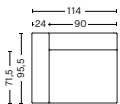

DIMENSIONS

W97 x D95,5 x H67 cm
 Seat H40 cm
 Armrest W24 cm
 Foam option

1063 | NARROW | MIDDLE

DIMENSIONS

W74,5 x D95,5 x H67 cm
 Seat H40 cm
 Foam option

1962 | WIDE | LEFT END

DIMENSIONS

W114 x D95,5 x H67 cm
 Seat H40 cm
 Armrest W24 cm
 Foam option

1961 | WIDE | RIGHT END

DIMENSIONS

W114 x D95,5 x H67 cm
 Seat H40 cm
 Armrest W24 cm
 Foam option

1963 | WIDE | MIDDLE

DIMENSIONS

W91,5 x D95,5 x H67 cm
 Seat H40 cm
 Foam option

1862 | CORNER | LEFT END

DIMENSIONS

W93 x D93 x H67 cm
 Seat H40 cm
 Armrest W24 cm
 Foam option

1861 | CORNER | RIGHT END

DIMENSIONS

W93 x D93 x H67 cm
 Seat H40 cm
 Armrest W24 cm
 Foam option

FABRIC GROUPS

1 | Surface by HAY, Remix, Linara, Random Fade, Mode, Metaphor, Lint, Swarm, Atlas 2 | Steelcut, Steelcut Trio, Melange Nap, Lola, Olavi by HAY, Flamiber, Fairway, Linen Grid 3 | Beck, Compound, Divina, Divina Melange, Divina MD, Fiord, Ruskin, Roden, DOT 1682, Re-wool 4 | Hallingdal, Canvas, Lila, Raas, Bolgheri 5 | Sierra, Balder, Harald 6 | Sense, Vidar, Nevada, California, Coda

CORNER COMBINATION 1 | LEFT

DIMENSIONS

W264,5 x D264,5 x H67 cm
Seat H40 cm

CORNER COMBINATION 1 | RIGHT

DIMENSIONS

W264,5 x D264,5 x H67 cm
Seat H40 cm

CORNER COMBINATION 2 | LEFT

DIMENSIONS