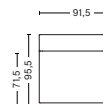

DIMENSIONS

W97 x D95,5 x H67 cm
 Seat H40 cm
 Armrest W24 cm
 Foam option

1063 | NARROW | MIDDLE

DIMENSIONS

W74,5 x D95,5 x H67 cm
 Seat H40 cm
 Foam option

1962 | WIDE | LEFT END

DIMENSIONS

W114 x D95,5 x H67 cm
 Seat H40 cm
 Armrest W24 cm
 Foam option

1961 | WIDE | RIGHT END

DIMENSIONS

W114 x D95,5 x H67 cm
 Seat H40 cm
 Armrest W24 cm
 Foam option

1963 | WIDE | MIDDLE

DIMENSIONS

W91,5 x D95,5 x H67 cm
 Seat H40 cm
 Foam option

1862 | CORNER | LEFT END

DIMENSIONS

DIMENSIONS

W321 x D127,5 x H67 cm
Seat H40 cm
Not available in leather

3 SEATER COMBINATION 5 | LEFT ARMREST

DIMENSIONS

W338 x D127,5 x H67 cm
Seat H40 cm
Not available in leather

3 SEATER COMBINATION 5 | RIGHT ARMREST

CORNER COMBINATION 1 | LEFT

DIMENSIONS

W264,5 x D264,5 x H67 cm
Seat H40 cm

CORNER COMBINATION 1 | RIGHT

DIMENSIONS

W264,5 x D264,5 x H67 cm
Seat H40 cm

CORNER COMBINATION 2 | LEFT

DIMENSIONS