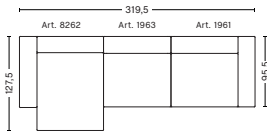

3 SEATER COMBINATION 11 | LEFT ARMREST

DIMENSIONS

W319,5 x D127,5 x H67 cm
Seat H40 cm
Not available in leather