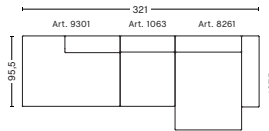

DIMENSIONS

W304 x D127,5 x H67 cm
Seat H40 cm
Not available in leather

3 SEATER COMBINATION 4 | LEFT ARMREST

DIMENSIONS

W321 x D127,5 x H67 cm
Seat H40 cm
Not available in leather

3 SEATER COMBINATION 4 | RIGHT ARMREST

DIMENSIONS

W321 x D127,5 x H67 cm
Seat H40 cm
Not available in leather

3 SEATER COMBINATION 5 | LEFT ARMREST

DIMENSIONS

W338 x D127,5 x H67 cm
Seat H40 cm
Not available in leather

3 SEATER COMBINATION 5 | RIGHT ARMREST