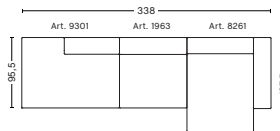

DIMENSIONS

W321 x D127,5 x H67 cm
Seat H40 cm
Not available in leather

3 SEATER COMBINATION 5 | LEFT ARMREST

DIMENSIONS

W338 x D127,5 x H67 cm
Seat H40 cm
Not available in leather

3 SEATER COMBINATION 5 | RIGHT ARMREST

DIMENSIONS

W338 x D127,5 x H67 cm
Seat H40 cm
Not available in leather

FABRIC GROUPS

1 | Surface by HAY, Remix, Linara, Random Fade, Mode, Metaphor, Lint, Swarm, Atlas 2 | Steelcut, Steelcut Trio, Melange Nap, Lola, Olavi by HAY, Flamiber, Fairway, Linen Grid 3 | Beck, Compound, Divina, Divina Melange, Divina MD, Fiord, Ruskin, Roden, DOT 1682, Re-wool 4 | Hallingdal, Canvas, Lila, Raas, Bolgheri 5 | Sierra, Balder, Harald 6 | Sense, Vidar, Nevada, California, Coda