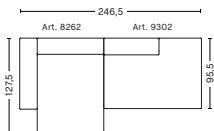

2 SEATER COMBINATION 1

DIMENSIONS

W194 x D95,5 x H67 cm
Seat H40 cm

2,5 SEATER COMBINATION 1

DIMENSIONS

W228 x D95,5 x H67 cm
Seat H40 cm

2,5 SEATER COMBINATION 2 | LEFT ARMREST

DIMENSIONS

W246,5 x D95,5 x H67 cm
Seat H40 cm
Not available in leather

2,5 SEATER COMBINATION 2 | RIGHT ARMREST

DIMENSIONS

W246,5 x D95,5 x H67 cm
Seat H40 cm
Not available in leather

2,5 SEATER COMBINATION 3 | LEFT ARMREST

DIMENSIONS

W246,5 x D127,5 x H67 cm
Seat H40 cm
Not available in leather

2,5 SEATER COMBINATION 3 | RIGHT ARMREST

DIMENSIONS

W246,5 x D127,5 x H67 cm
Seat H40 cm
Not available in leather

FABRIC GROUPS

1 | Surface by HAY, Remix, Linara, Random Fade, Mode, Metaphor, Lint, Swarm, Atlas 2 | Steelcut, Steelcut Trio, Melange Nap, Lola, Olavi by HAY, Flamiber, Fairway, Linen Grid 3 | Beck, Compound, Divina, Divina Melange, Divina MD, Fiord, Ruskin, Roden, DOT 1682, Re-wool 4 | Hallingdal, Canvas, Lila, Raas, Bolgheri 5 | Sierra, Balder, Harald 6 | Sense, Vidar, Nevada, California, Coda