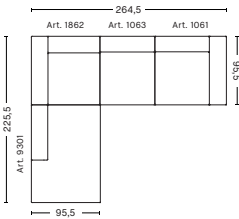

3 SEATER COMBINATION 10 | LEFT ARMREST

DIMENSIONS

W302,5 x D127,5 x H67 cm
 Seat H40 cm
 Not available in leather

3 SEATER COMBINATION 10 | RIGHT ARMREST

DIMENSIONS

W302,5 x D127,5 x H67 cm
 Seat H40 cm
 Not available in leather

CORNER COMBINATION 1 | LEFT

DIMENSIONS

W264,5 x D264,5 x H67 cm
Seat H40 cm

CORNER COMBINATION 1 | RIGHT

DIMENSIONS

W264,5 x D264,5 x H67 cm
Seat H40 cm

CORNER COMBINATION 2 | LEFT

DIMENSIONS

W264,5 x D225,5 x H67 cm
Seat H40 cm
Not available in leather

CORNER COMBINATION 2 | RIGHT

DIMENSIONS

W264,5 x D225,5 x H67 cm
Seat H40 cm
Not available in leather

FABRIC GROUPS

1 | Surface by HAY, Remix, Linara, Random Fade, Mode, Metaphor, Lint, Swarm, Atlas 2 | Steelcut, Steelcut Trio, Melange Nap, Lola, Olavi by HAY, Flamiber, Fairway, Linen Grid 3 | Beck, Compound, Divina, Divina Melange, Divina MD, Fiord, Ruskin, Roden, DOT 1682, Re-wool 4 | Hallingdal, Canvas, Lila, Raas, Bolgheri 5 | Sierra, Balder, Harald 6 | Sense, Vidar, Nevada, California, Coda