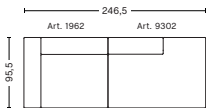

9 | MAGS CUSHION

DIMENSIONS

W55 x D9 x H48 cm

10 | MAGS CUSHION

DIMENSIONS

W60 x D9 x H33 cm

FABRIC GROUPS

1 | Surface by HAY, Remix, Linara, Random Fade, Mode, Metaphor, Lint, Swarm, Atlas 2 | Steelcut, Steelcut Trio, Melange Nap, Lola, Olavi by HAY, Flamiber, Fairway, Linen Grid 3 | Beck, Compound, Divina, Divina Melange, Divina MD, Fiord, Ruskin, Roden, DOT 1682, Re-wool 4 | Hallingdal, Canvas, Lila, Raas, Bolgheri 5 | Sierra, Balder, Harald 6 | Sense, Vidar, Nevada, California, Coda

2 SEATER COMBINATION 1

DIMENSIONS

W194 x D95,5 x H67 cm
Seat H40 cm

2,5 SEATER COMBINATION 1

DIMENSIONS

W228 x D95,5 x H67 cm
Seat H40 cm

2,5 SEATER COMBINATION 2 | LEFT ARMREST

DIMENSIONS

W246,5 x D95,5 x H67 cm
Seat H40 cm
Not available in leather

2,5 SEATER COMBINATION 2 | RIGHT ARMREST

DIMENSIONS

W246,5 x D95,5 x H67 cm
Seat H40 cm
Not available in leather

2,5 SEATER COMBINATION 3 | LEFT ARMREST

DIMENSIONS

W246,5 x D127,5 x H67 cm
Seat H40 cm
Not available in leather

2,5 SEATER COMBINATION 3 | RIGHT ARMREST

DIMENSIONS

W246,5 x D127,5 x H67 cm
Seat H40 cm
Not available in leather

FABRIC GROUPS

1 | Surface by HAY, Remix, Linara, Random Fade, Mode, Metaphor, Lint, Swarm, Atlas 2 | Steelcut, Steelcut Trio, Melange Nap, Lola, Olavi by HAY, Flamiber, Fairway, Linen Grid 3 | Beck, Compound, Divina, Divina Melange, Divina MD, Fiord, Ruskin, Roden, DOT 1682, Re-wool 4 | Hallingdal, Canvas, Lila, Raas, Bolgheri 5 | Sierra, Balder, Harald 6 | Sense, Vidar, Nevada, California, Coda