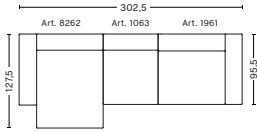

DIMENSIONS

W338 x D127,5 x H67 cm
Seat H40 cm
Not available in leather

FABRIC GROUPS

1 | Surface by HAY, Remix, Linara, Random Fade, Mode, Metaphor, Lint, Swarm, Atlas 2 | Steelcut, Steelcut Trio, Melange Nap, Lola, Olavi by HAY, Flamiber, Fairway, Linen Grid 3 | Beck, Compound, Divina, Divina Melange, Divina MD, Fiord, Ruskin, Roden, DOT 1682, Re-wool 4 | Hallingdal, Canvas, Lila, Raas, Bolgheri 5 | Sierra, Balder, Harald 6 | Sense, Vidar, Nevada, California, Coda

3 SEATER COMBINATION 9 | LEFT ARMREST

DIMENSIONS

W268,5 x D127,5 x H67 cm
 Seat H40 cm
 Not available in leather

3 SEATER COMBINATION 9 | RIGHT ARMREST

DIMENSIONS

W268,5 x D127,5 x H67 cm
 Seat H40 cm
 Not available in leather

3 SEATER COMBINATION 10 | LEFT ARMREST

DIMENSIONS

W302,5 x D127,5 x H67 cm
 Seat H40 cm
 Not available in leather

3 SEATER COMBINATION 10 | RIGHT ARMREST

DIMENSIONS

W302,5 x D127,5 x H67 cm
 Seat H40 cm
 Not available in leather