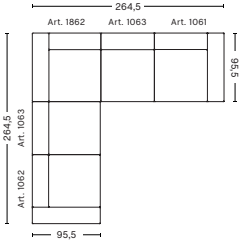

CORNER COMBINATION 1 | LEFT

DIMENSIONS

W264,5 x D264,5 x H67 cm
Seat H40 cm