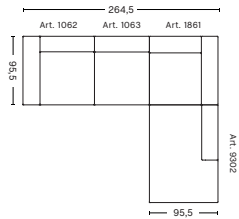

3 SEATER COMBINATION 10 | LEFT ARMREST

DIMENSIONS

W302,5 x D127,5 x H67 cm
 Seat H40 cm
 Not available in leather

3 SEATER COMBINATION 10 | RIGHT ARMREST

DIMENSIONS

W302,5 x D127,5 x H67 cm
 Seat H40 cm
 Not available in leather

CORNER COMBINATION 1 | LEFT

DIMENSIONS

W264,5 x D264,5 x H67 cm
Seat H40 cm

CORNER COMBINATION 1 | RIGHT

DIMENSIONS

W264,5 x D264,5 x H67 cm
Seat H40 cm

CORNER COMBINATION 2 | LEFT

DIMENSIONS

W264,5 x D225,5 x H67 cm
Seat H40 cm
Not available in leather

CORNER COMBINATION 2 | RIGHT

DIMENSIONS

W264,5 x D225,5 x H67 cm
Seat H40 cm
Not available in leather

FABRIC GROUPS

1 | Surface by HAY, Remix, Linara, Random Fade, Mode, Metaphor, Lint, Swarm, Atlas 2 | Steelcut, Steelcut Trio, Melange Nap, Lola, Olavi by HAY, Flamiber, Fairway, Linen Grid 3 | Beck, Compound, Divina, Divina Melange, Divina MD, Fiord, Ruskin, Roden, DOT 1682, Re-wool 4 | Hallingdal, Canvas, Lila, Raas, Bolgheri 5 | Sierra, Balder, Harald 6 | Sense, Vidar, Nevada, California, Coda