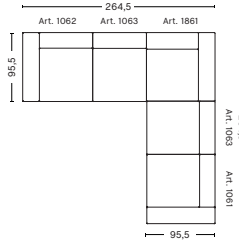

3 SEATER COMBINATION 10 | LEFT ARMREST

DIMENSIONS

W302,5 x D127,5 x H67 cm
 Seat H40 cm
 Not available in leather

3 SEATER COMBINATION 10 | RIGHT ARMREST

DIMENSIONS

W302,5 x D127,5 x H67 cm
 Seat H40 cm
 Not available in leather

3 SEATER COMBINATION 11 | LEFT ARMREST

DIMENSIONS

W319,5 x D127,5 x H67 cm
 Seat H40 cm
 Not available in leather

3 SEATER COMBINATION 11 | RIGHT ARMREST

DIMENSIONS

W319,5 x D127,5 x H67 cm
 Seat H40 cm
 Not available in leather

CORNER COMBINATION 1 | LEFT

DIMENSIONS

W264,5 x D264,5 x H67 cm
Seat H40 cm

CORNER COMBINATION 1 | RIGHT

DIMENSIONS

W264,5 x D264,5 x H67 cm
Seat H40 cm

CORNER COMBINATION 2 | LEFT

DIMENSIONS

W264,5 x D225,5 x H67 cm
Seat H40 cm
Not available in leather

CORNER COMBINATION 2 | RIGHT

DIMENSIONS

W264,5 x D225,5 x H67 cm
Seat H40 cm
Not available in leather

FABRIC GROUPS

1 | Surface by HAY, Remix, Linara, Random Fade, Mode, Metaphor, Lint, Swarm, Atlas 2 | Steelcut, Steelcut Trio, Melange Nap, Lola, Olavi by HAY, Flamiber, Fairway, Linen Grid 3 | Beck, Compound, Divina, Divina Melange, Divina MD, Fiord, Ruskin, Roden, DOT 1682, Re-wool 4 | Hallingdal, Canvas, Lila, Raas, Bolgheri 5 | Sierra, Balder, Harald 6 | Sense, Vidar, Nevada, California, Coda