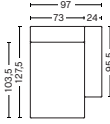

8161 | CHAISE LONGUE SHORT | NARROW | RIGHT END*

DIMENSIONS

W97 x D127,5 x H67 cm
Seat H40 cm
Armrest W24 cm
Not available in leather
Foam option