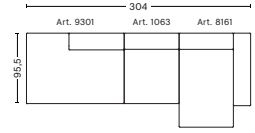

DIMENSIONS

W246,5 x D127,5 x H67 cm
Seat H40 cm
Not available in leather

2,5 SEATER COMBINATION 3 | RIGHT ARMREST

DIMENSIONS

W246,5 x D127,5 x H67 cm
Seat H40 cm
Not available in leather

FABRIC GROUPS

1 | Surface by HAY, Remix, Linara, Random Fade, Mode, Metaphor, Lint, Swarm, Atlas 2 | Steelcut, Steelcut Trio, Melange Nap, Lola, Olavi by HAY, Flamiber, Fairway, Linen Grid 3 | Beck, Compound, Divina, Divina Melange, Divina MD, Fiord, Ruskin, Roden, DOT 1682, Re-wool 4 | Hallingdal, Canvas, Lila, Raas, Bolgheri 5 | Sierra, Balder, Harald 6 | Sense, Vidar, Nevada, California, Coda

3 SEATER COMBINATION 1

DIMENSIONS

W268,5 x D95,5 x H67 cm
Seat H40 cm

3 SEATER COMBINATION 3 | LEFT ARMREST

DIMENSIONS

W304 x D127,5 x H67 cm
Seat H40 cm
Not available in leather

3 SEATER COMBINATION 3 | RIGHT ARMREST

DIMENSIONS

W304 x D127,5 x H67 cm
Seat H40 cm
Not available in leather

3 SEATER COMBINATION 4 | LEFT ARMREST

DIMENSIONS

W321 x D127,5 x H67 cm
Seat H40 cm
Not available in leather

3 SEATER COMBINATION 4 | RIGHT ARMREST