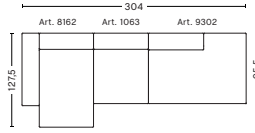

DIMENSIONS

W246,5 x D127,5 x H67 cm
Seat H40 cm
Not available in leather

2,5 SEATER COMBINATION 3 | RIGHT ARMREST

DIMENSIONS

W246,5 x D127,5 x H67 cm
Seat H40 cm
Not available in leather

FABRIC GROUPS

1 | Surface by HAY, Remix, Linara, Random Fade, Mode, Metaphor, Lint, Swarm, Atlas 2 | Steelcut, Steelcut Trio, Melange Nap, Lola, Olavi by HAY, Flamiber, Fairway, Linen Grid 3 | Beck, Compound, Divina, Divina Melange, Divina MD, Fiord, Ruskin, Roden, DOT 1682, Re-wool 4 | Hallingdal, Canvas, Lila, Raas, Bolgheri 5 | Sierra, Balder, Harald 6 | Sense, Vidar, Nevada, California, Coda

3 SEATER COMBINATION 1

DIMENSIONS

W268,5 x D95,5 x H67 cm
Seat H40 cm

3 SEATER COMBINATION 3 | LEFT ARMREST

DIMENSIONS

W304 x D127,5 x H67 cm
Seat H40 cm
Not available in leather

3 SEATER COMBINATION 3 | RIGHT ARMREST