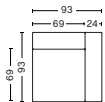

DIMENSIONS

W97 x D95,5 x H67 cm
 Seat H40 cm
 Armrest W24 cm
 Foam option

1063 | NARROW | MIDDLE

DIMENSIONS

W74,5 x D95,5 x H67 cm
 Seat H40 cm
 Foam option

1962 | WIDE | LEFT END

DIMENSIONS

W114 x D95,5 x H67 cm
 Seat H40 cm
 Armrest W24 cm
 Foam option

1961 | WIDE | RIGHT END

DIMENSIONS

W114 x D95,5 x H67 cm
 Seat H40 cm
 Armrest W24 cm
 Foam option

1963 | WIDE | MIDDLE

DIMENSIONS

W91,5 x D95,5 x H67 cm
 Seat H40 cm
 Foam option

1862 | CORNER | LEFT END

DIMENSIONS

W93 x D93 x H67 cm
 Seat H40 cm
 Armrest W24 cm
 Foam option

1861 | CORNER | RIGHT END

DIMENSIONS

W93 x D93 x H67 cm
 Seat H40 cm
 Armrest W24 cm
 Foam option

FABRIC GROUPS

1 | Surface by HAY, Remix, Linara, Random Fade, Mode, Metaphor, Lint, Swarm, Atlas 2 | Steelcut, Steelcut Trio, Melange Nap, Lola, Olavi by HAY, Flamiber, Fairway, Linen Grid 3 | Beck, Compound, Divina, Divina Melange, Divina MD, Fiord, Ruskin, Roden, DOT 1682, Re-wool 4 | Hallingdal, Canvas, Lila, Raas, Bolgheri 5 | Sierra, Balder, Harald 6 | Sense, Vidar, Nevada, California, Coda

CORNER COMBINATION 1 | LEFT

DIMENSIONS

W264,5 x D264,5 x H67 cm
Seat H40 cm

CORNER COMBINATION 1 | RIGHT

DIMENSIONS

W264,5 x D264,5 x H67 cm
Seat H40 cm

CORNER COMBINATION 2 | LEFT

DIMENSIONS