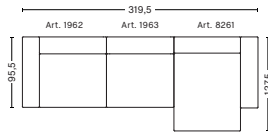

3 SEATER COMBINATION 11 | RIGHT ARMREST

DIMENSIONS

W319,5 x D127,5 x H67 cm
Seat H40 cm
Not available in leather

FABRIC GROUPS

1 | Surface by HAY, Remix, Linara, Random Fade, Mode, Metaphor, Lint, Swarm, Atlas 2 | Steelcut, Steelcut Trio, Melange Nap, Lola, Olavi by HAY, Flamiber, Fairway, Linen Grid 3 | Beck, Compound, Divina, Divina Melange, Divina MD, Fiord, Ruskin, Roden, DOT 1682, Re-wool 4 | Hallingdal, Canvas, Lila, Raas, Bolgheri 5 | Sierra, Balder, Harald 6 | Sense, Vidar, Nevada, California, Coda