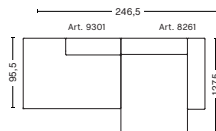

2 SEATER COMBINATION 1

DIMENSIONS

W194 x D95,5 x H67 cm
Seat H40 cm

2,5 SEATER COMBINATION 1

DIMENSIONS

W228 x D95,5 x H67 cm
Seat H40 cm

2,5 SEATER COMBINATION 2 | LEFT ARMREST

DIMENSIONS

W246,5 x D95,5 x H67 cm
Seat H40 cm
Not available in leather

2,5 SEATER COMBINATION 2 | RIGHT ARMREST

DIMENSIONS

W246,5 x D95,5 x H67 cm
Seat H40 cm
Not available in leather

2,5 SEATER COMBINATION 3 | LEFT ARMREST

DIMENSIONS

W246,5 x D127,5 x H67 cm
Seat H40 cm
Not available in leather

2,5 SEATER COMBINATION 3 | RIGHT ARMREST

DIMENSIONS

W246,5 x D127,5 x H67 cm
Seat H40 cm
Not available in leather

FABRIC GROUPS

1 | Surface by HAY, Remix, Linara, Random Fade, Mode, Metaphor, Lint, Swarm, Atlas 2 | Steelcut, Steelcut Trio, Melange Nap, Lola, Olavi by HAY, Flamiber, Fairway, Linen Grid 3 | Beck, Compound, Divina, Divina Melange, Divina MD, Fiord, Ruskin, Roden, DOT 1682, Re-wool 4 | Hallingdal, Canvas, Lila, Raas, Bolgheri 5 | Sierra, Balder, Harald 6 | Sense, Vidar, Nevada, California, Coda