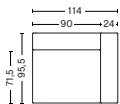

DIMENSIONS

W97 x D95,5 x H67 cm
 Seat H40 cm
 Armrest W24 cm
 Foam option

1063 | NARROW | MIDDLE

DIMENSIONS

W74,5 x D95,5 x H67 cm
 Seat H40 cm
 Foam option

1962 | WIDE | LEFT END

DIMENSIONS

W114 x D95,5 x H67 cm
 Seat H40 cm
 Armrest W24 cm
 Foam option

1961 | WIDE | RIGHT END

DIMENSIONS

W114 x D95,5 x H67 cm
 Seat H40 cm
 Armrest W24 cm
 Foam option

1963 | WIDE | MIDDLE

DIMENSIONS

W91,5 x D95,5 x H67 cm
 Seat H40 cm
 Foam option

1862 | CORNER | LEFT END

DIMENSIONS

W93 x D93 x H67 cm
 Seat H40 cm
 Armrest W24 cm
 Foam option

1861 | CORNER | RIGHT END

DIMENSIONS

W93 x D93 x H67 cm
 Seat H40 cm
 Armrest W24 cm
 Foam option

FABRIC GROUPS

1 | Surface by HAY, Remix, Linara, Random Fade, Mode, Metaphor, Lint, Swarm, Atlas 2 | Steelcut, Steelcut Trio, Melange Nap, Lola, Olavi by HAY, Flamiber, Fairway, Linen Grid 3 | Beck, Compound, Divina, Divina Melange, Divina MD, Fiord, Ruskin, Roden, DOT 1682, Re-wool 4 | Hallingdal, Canvas, Lila, Raas, Bolgheri 5 | Sierra, Balder, Harald 6 | Sense, Vidar, Nevada, California, Coda

CORNER COMBINATION 1 | LEFT

DIMENSIONS

W264,5 x D264,5 x H67 cm
Seat H40 cm

CORNER COMBINATION 1 | RIGHT

DIMENSIONS

W264,5 x D264,5 x H67 cm
Seat H40 cm

CORNER COMBINATION 2 | LEFT

DIMENSIONS