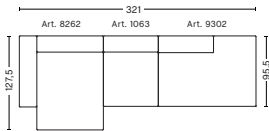

DIMENSIONS

W246,5 x D127,5 x H67 cm
Seat H40 cm
Not available in leather

2,5 SEATER COMBINATION 3 | RIGHT ARMREST

DIMENSIONS

W246,5 x D127,5 x H67 cm
Seat H40 cm
Not available in leather

FABRIC GROUPS

1 | Surface by HAY, Remix, Linara, Random Fade, Mode, Metaphor, Lint, Swarm, Atlas 2 | Steelcut, Steelcut Trio, Melange Nap, Lola, Olavi by HAY, Flamiber, Fairway, Linen Grid 3 | Beck, Compound, Divina, Divina Melange, Divina MD, Fiord, Ruskin, Roden, DOT 1682, Re-wool 4 | Hallingdal, Canvas, Lila, Raas, Bolgheri 5 | Sierra, Balder, Harald 6 | Sense, Vidar, Nevada, California, Coda

3 SEATER COMBINATION 1

DIMENSIONS

W268,5 x D95,5 x H67 cm
Seat H40 cm

3 SEATER COMBINATION 3 | LEFT ARMREST

DIMENSIONS

W304 x D127,5 x H67 cm
Seat H40 cm
Not available in leather

3 SEATER COMBINATION 3 | RIGHT ARMREST

DIMENSIONS

W304 x D127,5 x H67 cm
Seat H40 cm
Not available in leather

3 SEATER COMBINATION 4 | LEFT ARMREST

DIMENSIONS

W321 x D127,5 x H67 cm
Seat H40 cm
Not available in leather

3 SEATER COMBINATION 4 | RIGHT ARMREST